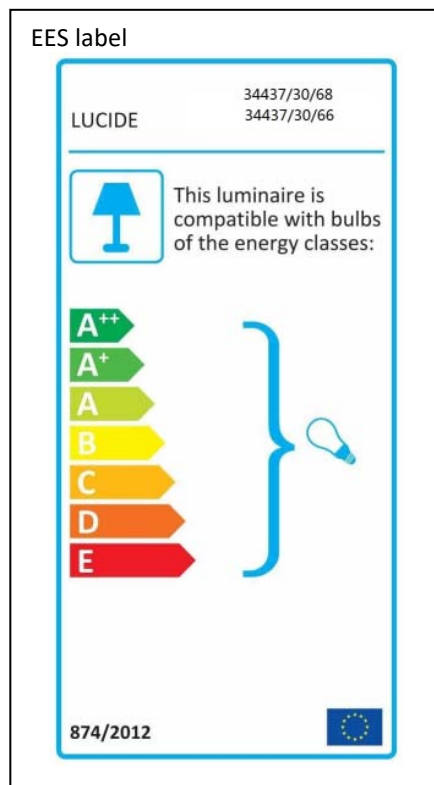

Von der Garantie ausgenommen: 1. Gebrochene Glasteile der Fassung werden nur innerhalb von 14 Tagen ab Kauf durch den Endkunden ersetzt. 2. Normaler Verschleiß, Verfärbungen aufgrund des normalen Gebrauchs. 3. Beschädigungen aufgrund externer Ursachen wie Feuer, Wasser, unsachgemäße Nutzung/ Installation oder Wartung des Produkts.

Kunden müssen das defekte Produkt/Teil und den Originalkaufbeleg einsenden, um Garantieansprüche geltend zu machen.

Deklaracja gwarancji:

LucideNV gwarantuje, że dostarczone produkty będą wolne od defektów materiałowych oraz produkcyjnych przez okres 2 lat od daty zakupu przez użytkownika końcowego, jeżeli urządzenie jest zainstalowane i prawidłowo utrzymywane zgodnie z instrukcją obsługi.

Wyłączenie z gwarancji: 1. Rozbite szkło zostanie wymienione tylko do 14 dni od momentu zakupu przez użytkownika końcowego. 2. Normalne zużycie, utrata koloru w wyniku normalnego użytkowania. 3. Uszkodzenie spowodowane czynnikami zewnętrznymi takimi, jak ogień, woda, nieprawidłowe używanie/ instalacja lub utrzymywanie produktu.

W celu uzyskania gwarancji klient musi zwrócić uszkodzony przedmiot oraz oryginalny dowód zakupu.

Other languages of the manual and further explanations can be found on our website.