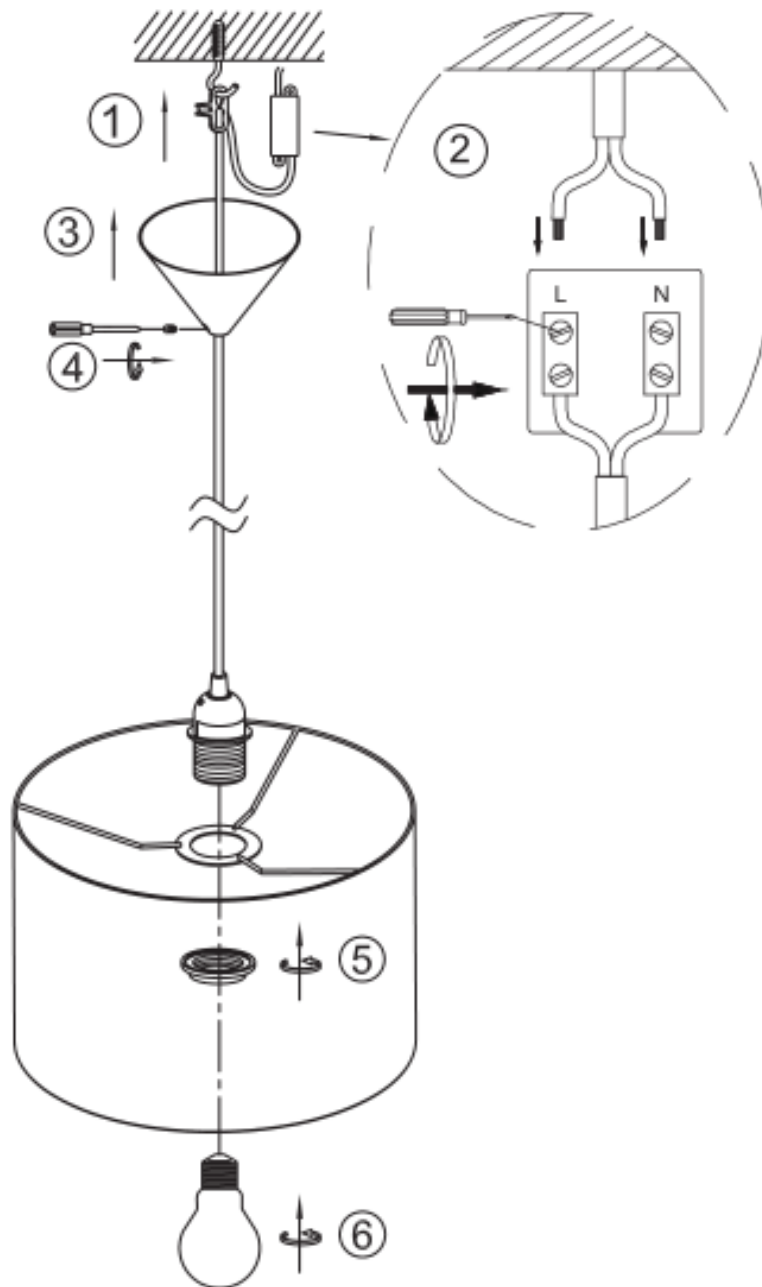

Installation drawing