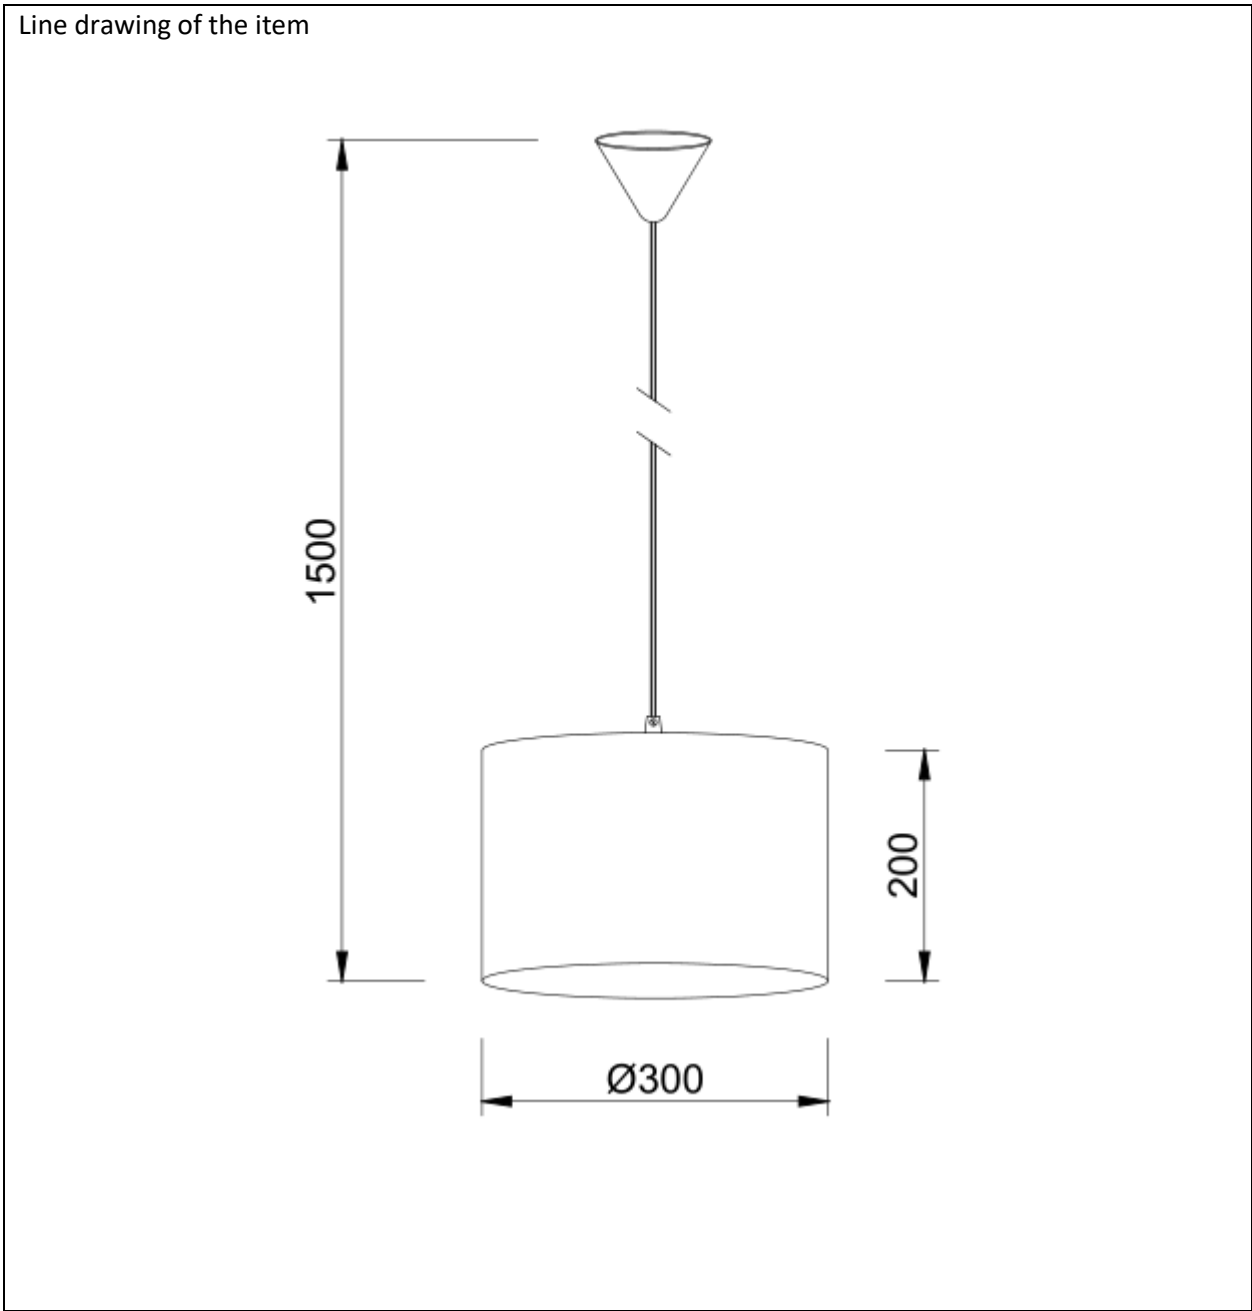

# LUCIDE

Item number: 34437/30/66, 34437/30/68

Technical details

Materials used:	Fabric
Color:	Pink stars / Blue animals
Dimmable and how is fixture dimmable	
Size:	Height: 1500mm
	Length: 300mm
	Width: 300mm
	Net weight: 0.49kg
Power requirements:	220-240V~50Hz
Bulb type and maximum wattage:	1 x E27 Max 60W
Number of bulbs:	1 x E27
IP degree:	IP20