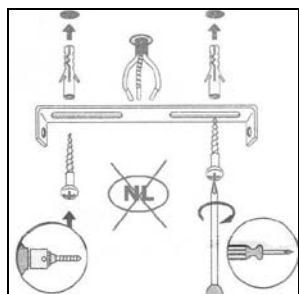

Item number: 36415/30/67

Technical details

Materials used:	Iron, aluminium, glass
Color:	Stain nickel
Dimmable and how is fixture dimmable	Dimmable, dimmable driver
Size:	Height: 1070-1500mm
	Length: 1200mm
	Width: 80mm
	Net weight: xxxxxx
Power requirements:	220V-240V~50HZ
Bulb type and maximum wattage:	SMD LED, 1 x 30W
Number of bulbs:	1PC
IP degree:	20