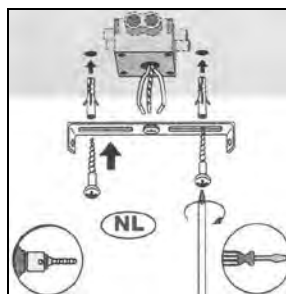

Item number: 36415/30/67

Technical details

Materials used:	Iron, aluminium, glass
Color:	Stain nickel
Dimmable and how is fixture dimmable	Dimmable, dimmable driver
Size:	Height: 1070-1500mm
	Length: 1200mm
	Width: 80mm
	Net weight: xxxxxx
Power requirements:	220V-240V~50HZ
Bulb type and maximum wattage:	SMD LED, 1 x 30W
Number of bulbs:	1PC
IP degree:	20