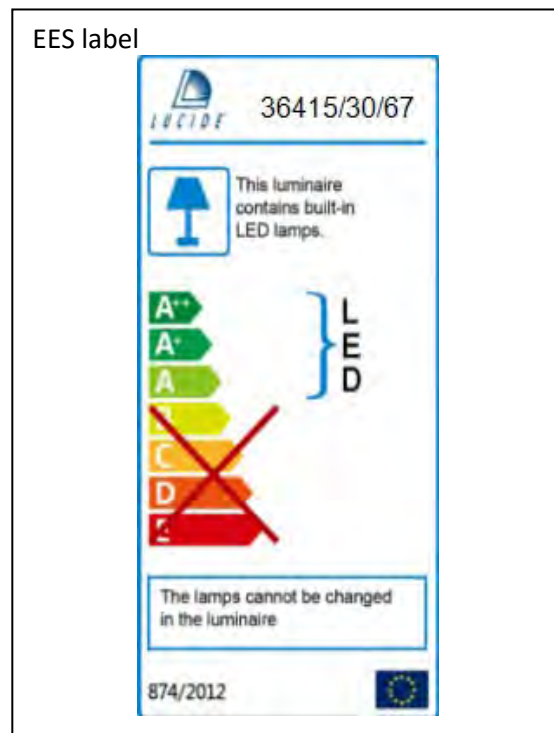

Exclusions pour la garantie : 1. Les pièces de verre cassées sur l'appareil ne seront remplacées que 14 jours à compter de l'achat par l'utilisateur final. 2. L'usure normale, la décoloration résultant d'une utilisation normale. 3. Les dégâts causés par des facteurs externes comme le feu, l'eau, une utilisation / installation ou maintenance incorrecte du produit.

Pour les réclamations de de garantie, le client doit remettre les appareils / pièces défectueuses et le ticket d'achat original.

Garantiebestimmungen:

Lucide NV garantiert für einen Zeitraum von 2 Jahren ab Kaufdatum und Kauf durch den Endkunden, dass das gelieferte Produkt frei von Material- und Herstellungsfehlern ist, sofern das Produkt gemäß der Bedienungsanleitung installiert und gewartet wird.

Von der Garantie ausgenommen: 1. Gebrochene Glasteile der Fassung werden nur innerhalb von 14 Tagen ab Kauf durch den Endkunden ersetzt. 2. Normaler Verschleiß, Verfärbungen aufgrund des normalen Gebrauchs. 3. Beschädigungen aufgrund externer Ursachen wie Feuer, Wasser, unsachgemäße Nutzung/ Installation oder Wartung des Produkts.

Kunden müssen das defekte Produkt/Teil und den Originalkaufbeleg einsenden, um Garantieansprüche geltend zu machen.

Other languages of the manual and further explanations can be found on our website.