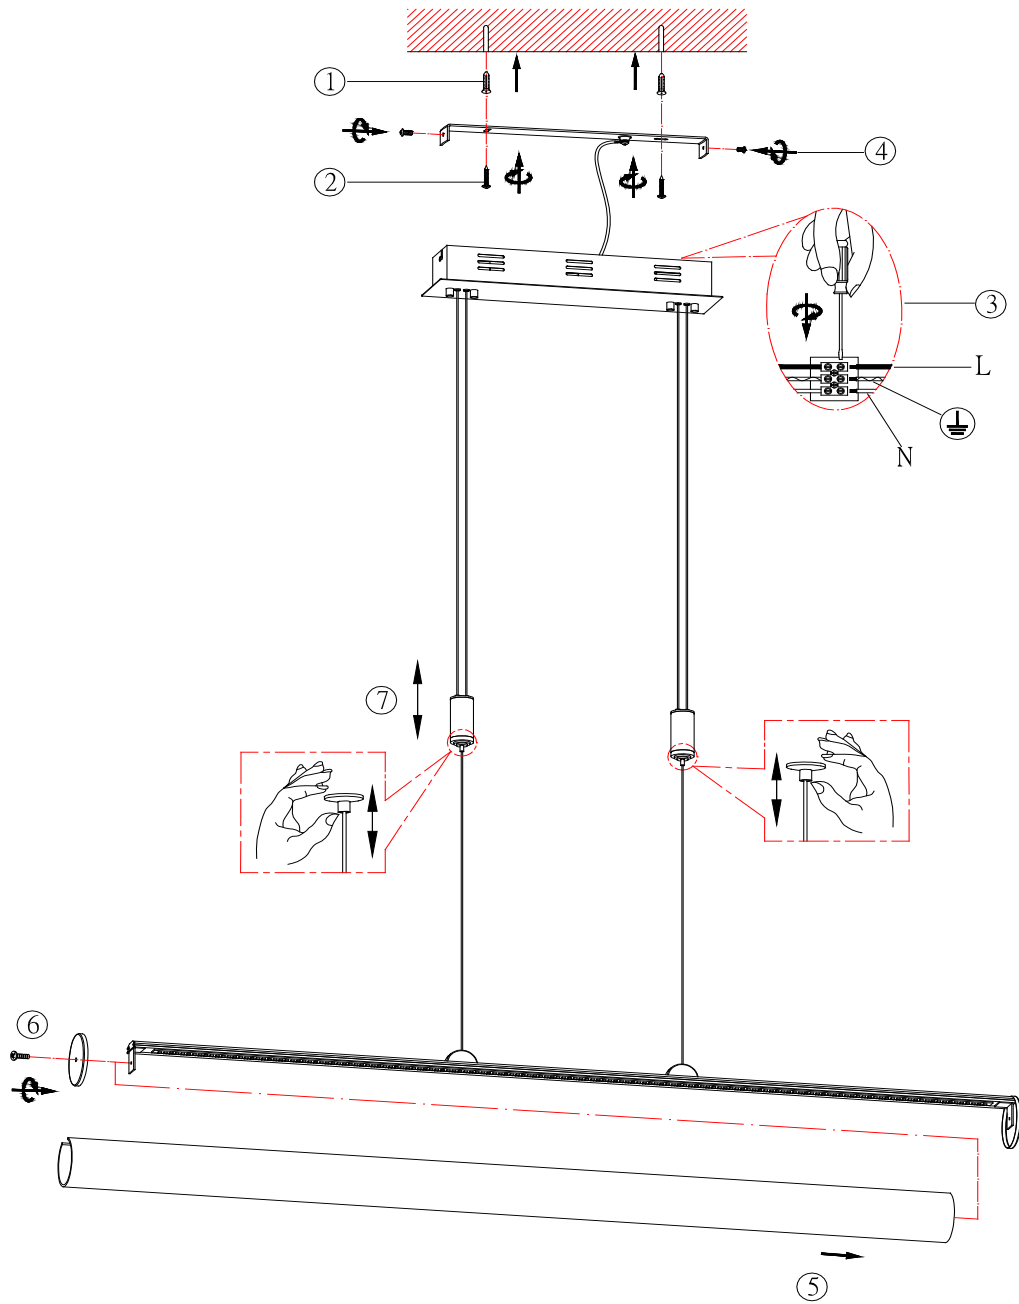

Item number: 36415/30/67

Technical details

Materials used:	Iron, aluminium, glass
Color:	Stain nickel
Dimmable and how is fixture dimmable	Dimmable, dimmable driver
Size:	Height: 1070-1500mm
	Length: 1200mm
	Width: 80mm
	Net weight: xxxxxx
Power requirements:	220V-240V~50HZ
Bulb type and maximum wattage:	SMD LED, 1 x 30W
Number of bulbs:	1PC
IP degree:	20