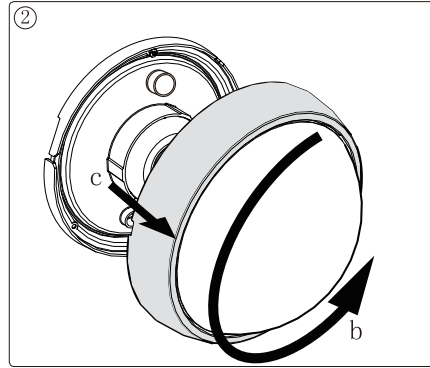

### Technical details

Materials used:	PP+PC+ABS
Color:	Black
Dimmable and how is fixture dimmable	NO
Size:	Height: 73mm
	Length: 170mm
	Width: 170mm
	Net weight: 0.25KG
Power requirements:	220-240V~50Hz
Bulb type and maximum wattage:	SMD LED,4W
Number of bulbs:	12PCS SMD
IP degree:	IP54