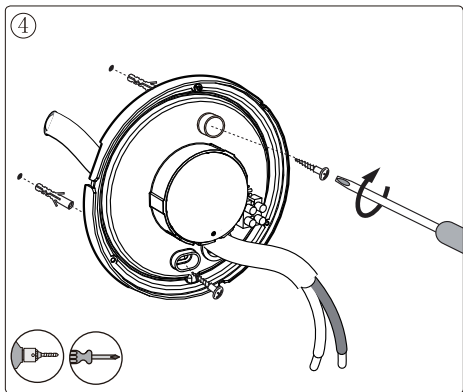

### Technical details

Materials used:	PP+PC+ABS
Color:	Black
Dimmable and how is fixture dimmable	NO
Size:	Height: 73mm
	Length: 170mm
	Width: 170mm
	Net weight: 0.25KG
Power requirements:	220-240V~50Hz
Bulb type and maximum wattage:	SMD LED,4W
Number of bulbs:	12PCS SMD
IP degree:	IP54