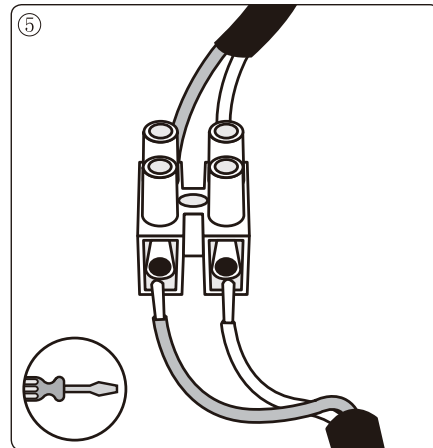

### Technical details

Materials used:	PP+PC+ABS
Color:	Black
Dimmable and how is fixture dimmable	NO
Size:	Height: 73mm
	Length: 170mm
	Width: 170mm
	Net weight: 0.25KG
Power requirements:	220-240V~50Hz
Bulb type and maximum wattage:	SMD LED,4W
Number of bulbs:	12PCS SMD
IP degree:	IP54