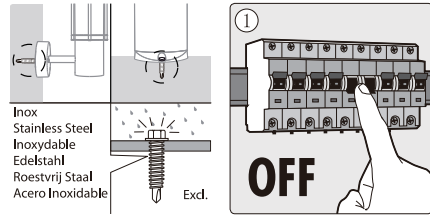

### Technical details

Materials used:	PP+PC+ABS
Color:	Black
Dimmable and how is fixture dimmable	NO
Size:	Height: 73mm
	Length: 170mm
	Width: 170mm
	Net weight: 0.25KG
Power requirements:	220-240V~50Hz
Bulb type and maximum wattage:	SMD LED,4W
Number of bulbs:	12PCS SMD
IP degree:	IP54