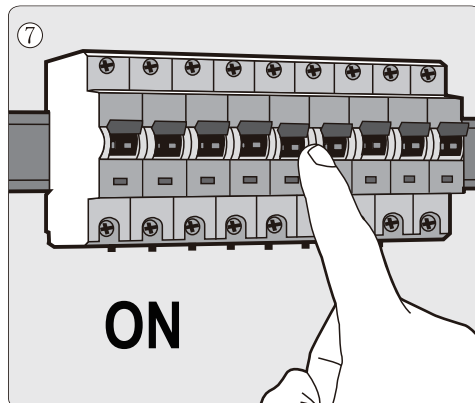

### Technical details

Materials used:	PP+PC+ABS
Color:	Black
Dimmable and how is fixture dimmable	NO
Size:	Height: 73mm
	Length: 170mm
	Width: 170mm
	Net weight: 0.25KG
Power requirements:	220-240V~50Hz
Bulb type and maximum wattage:	SMD LED,4W
Number of bulbs:	12PCS SMD
IP degree:	IP54