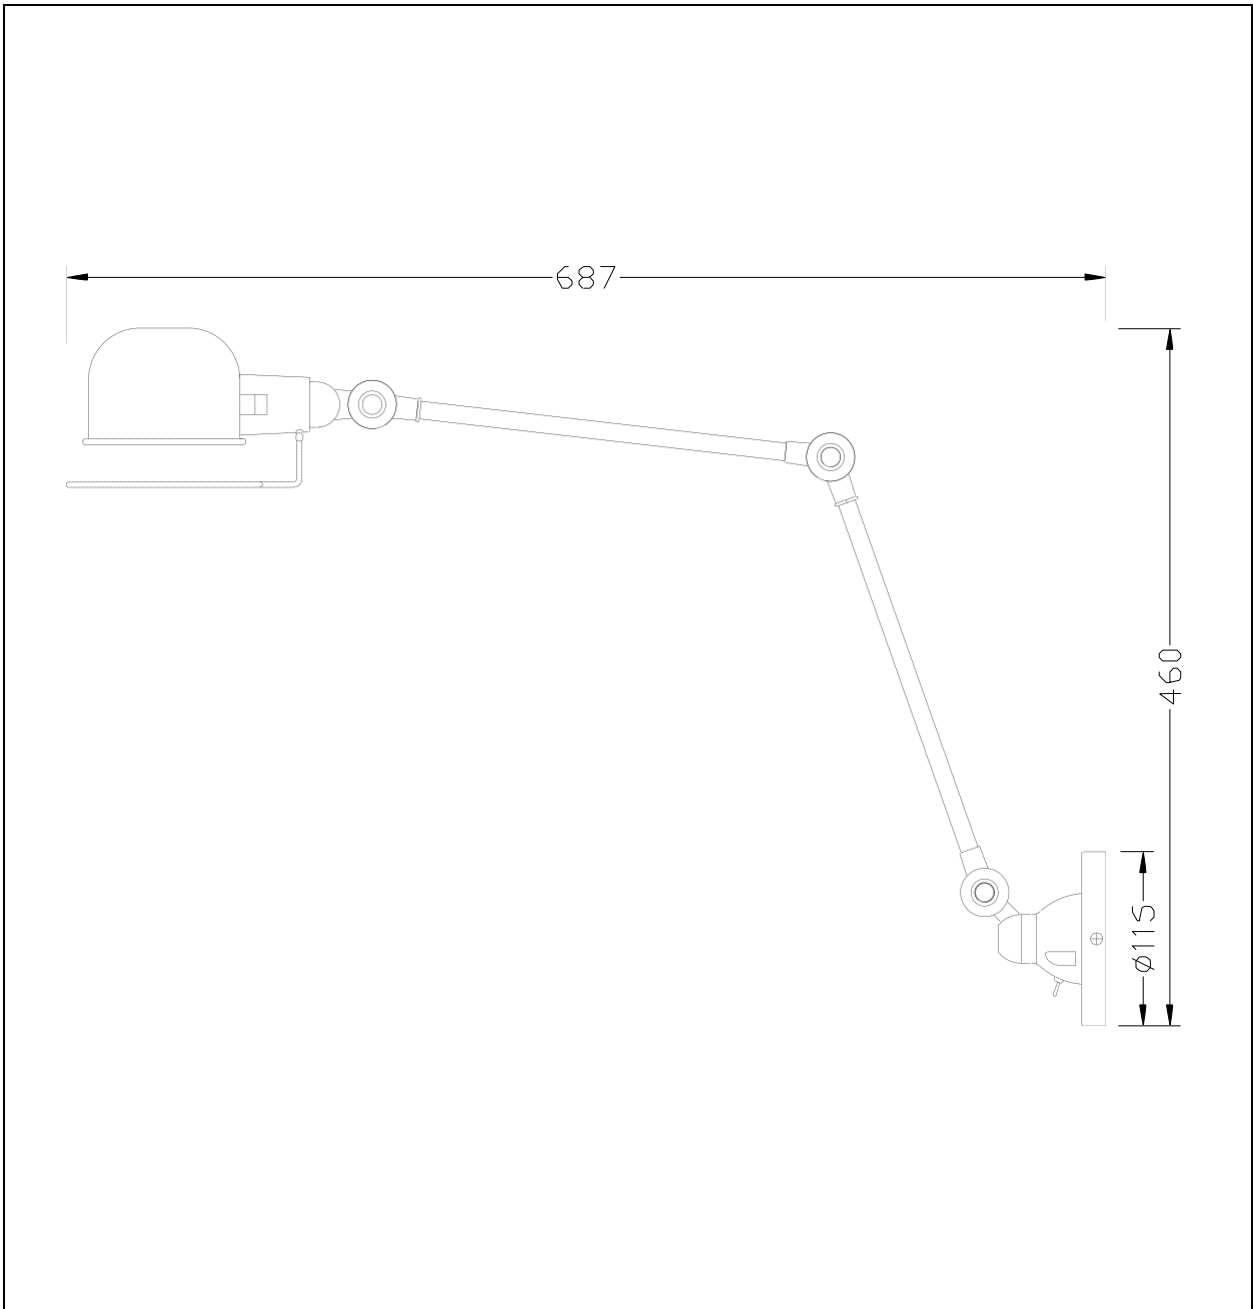

LUCIDE

Item number: 45252/11/97

Technical details

Materials used:	Metal
Color:	97 RUSTY BROWN
Dimmable and how is fixture dimmable	
Size:	Height: 46cm
	Length: 11.5cm
	Width: 68.7cm
	Net weight: 1.0kg
Power requirements:	220-240V~50Hz
Bulb type and maximum wattage:	E14 Max.25W
Number of bulbs:	1xE14
IP degree:	IP20