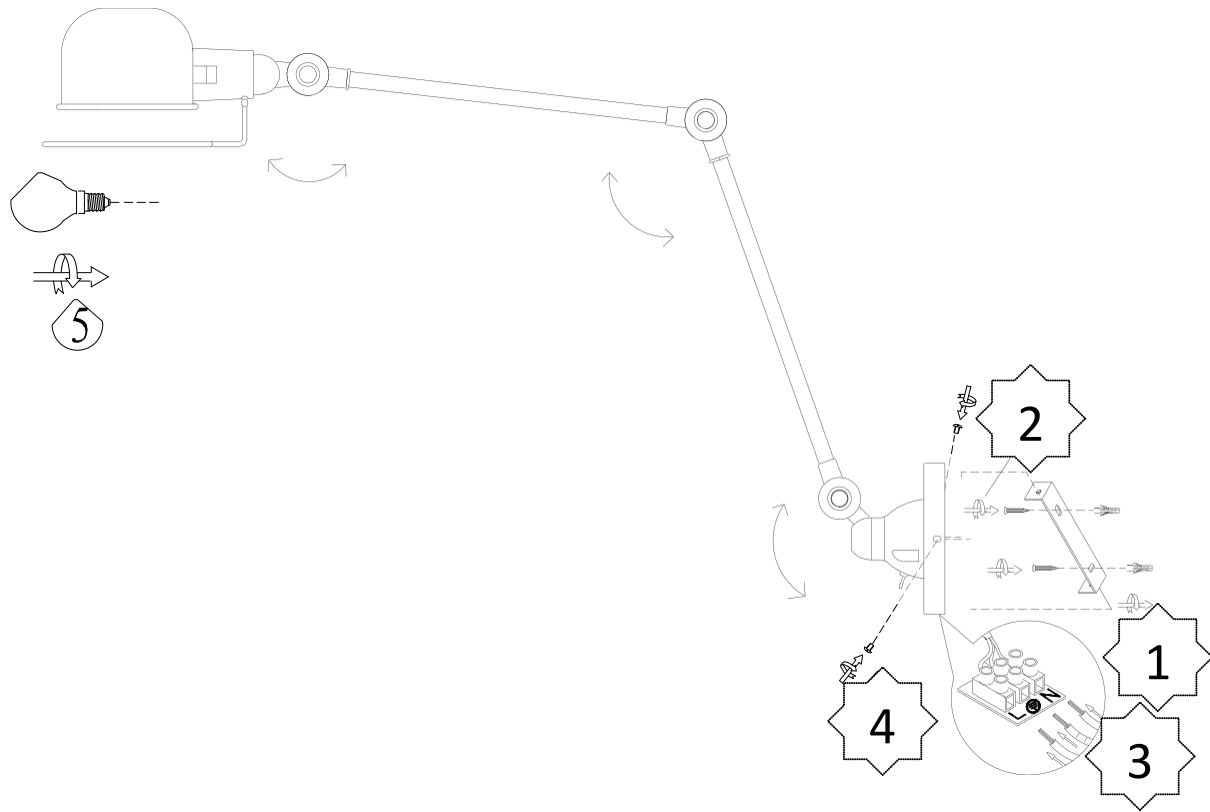

# LUCIDE

Item number: 45252/11/97

## Technical details

Materials used:	Metal
Color:	97 RUSTY BROWN
Dimmable and how is fixture dimmable	
Size:	Height: 46cm
	Length: 11.5cm
	Width: 68.7cm
	Net weight: 1.0kg
Power requirements:	220-240V~50Hz
Bulb type and maximum wattage:	E14 Max.25W
Number of bulbs:	1xE14
IP degree:	IP20