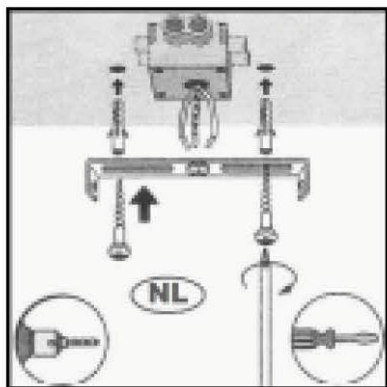

LUCIDE

Item number: 45452/40/97

Technical details

Materials used:	Metal
Color:	97 RUSTY BROWN
Dimmable and how is fixture dimmable	
Size:	Height: 159cm
	Length: 40.5cm
	Width: 40.5cm
	Net weight: 1.67kg
Power requirements:	220-240V~50Hz
Bulb type and maximum wattage:	E27 Max.40W
Number of bulbs:	1xE27
IP degree:	IP20