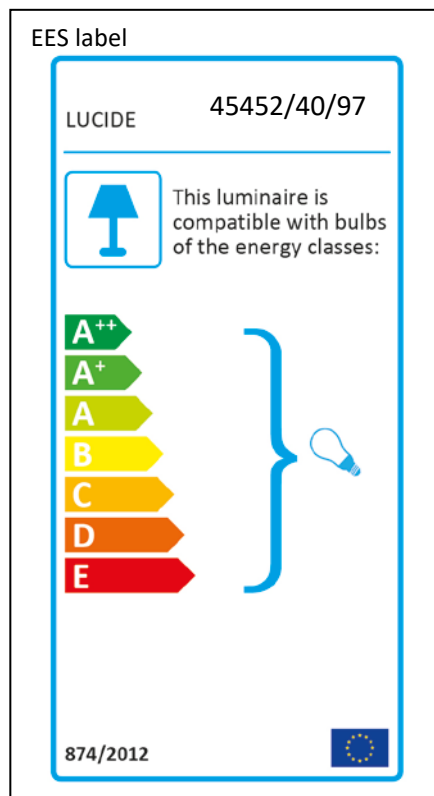

Von der Garantie ausgenommen: 1. Gebrochene Glasteile der Fassung werden nur innerhalb von 14 Tagen ab Kauf durch den Endkunden ersetzt. 2. Normaler Verschleiß, Verfärbungen aufgrund des normalen Gebrauchs. 3. Beschädigungen aufgrund externer Ursachen wie Feuer, Wasser, unsachgemäße Nutzung/ Installation oder Wartung des Produkts.

Kunden müssen das defekte Produkt/Teil und den Originalkaufbeleg einsenden, um Garantieansprüche geltend zu machen.

Deklaracja gwarancji:

LucideNV gwarantuje, że dostarczone produkty będą wolne od defektów materiałowych oraz produkcyjnych przez okres 2 lat od daty zakupu przez użytkownika końcowego, jeżeli urządzenie jest zainstalowane i prawidłowo utrzymywane zgodnie z instrukcją obsługi.

Wyłączenie z gwarancji: 1. Rozbite szkło zostanie wymienione tylko do 14 dni od momentu zakupu przez użytkownika końcowego. 2. Normalne zużycie, utrata koloru w wyniku normalnego użytkowania. 3. Uszkodzenie spowodowane czynnikami zewnętrznymi takimi, jak ogień, woda, nieprawidłowe używanie/ instalacja lub utrzymywanie produktu.

W celu uzyskania gwarancji klient musi zwrócić uszkodzony przedmiot oraz oryginalny dowód zakupu.

Other languages of the manual and further explanations can be found on our website.