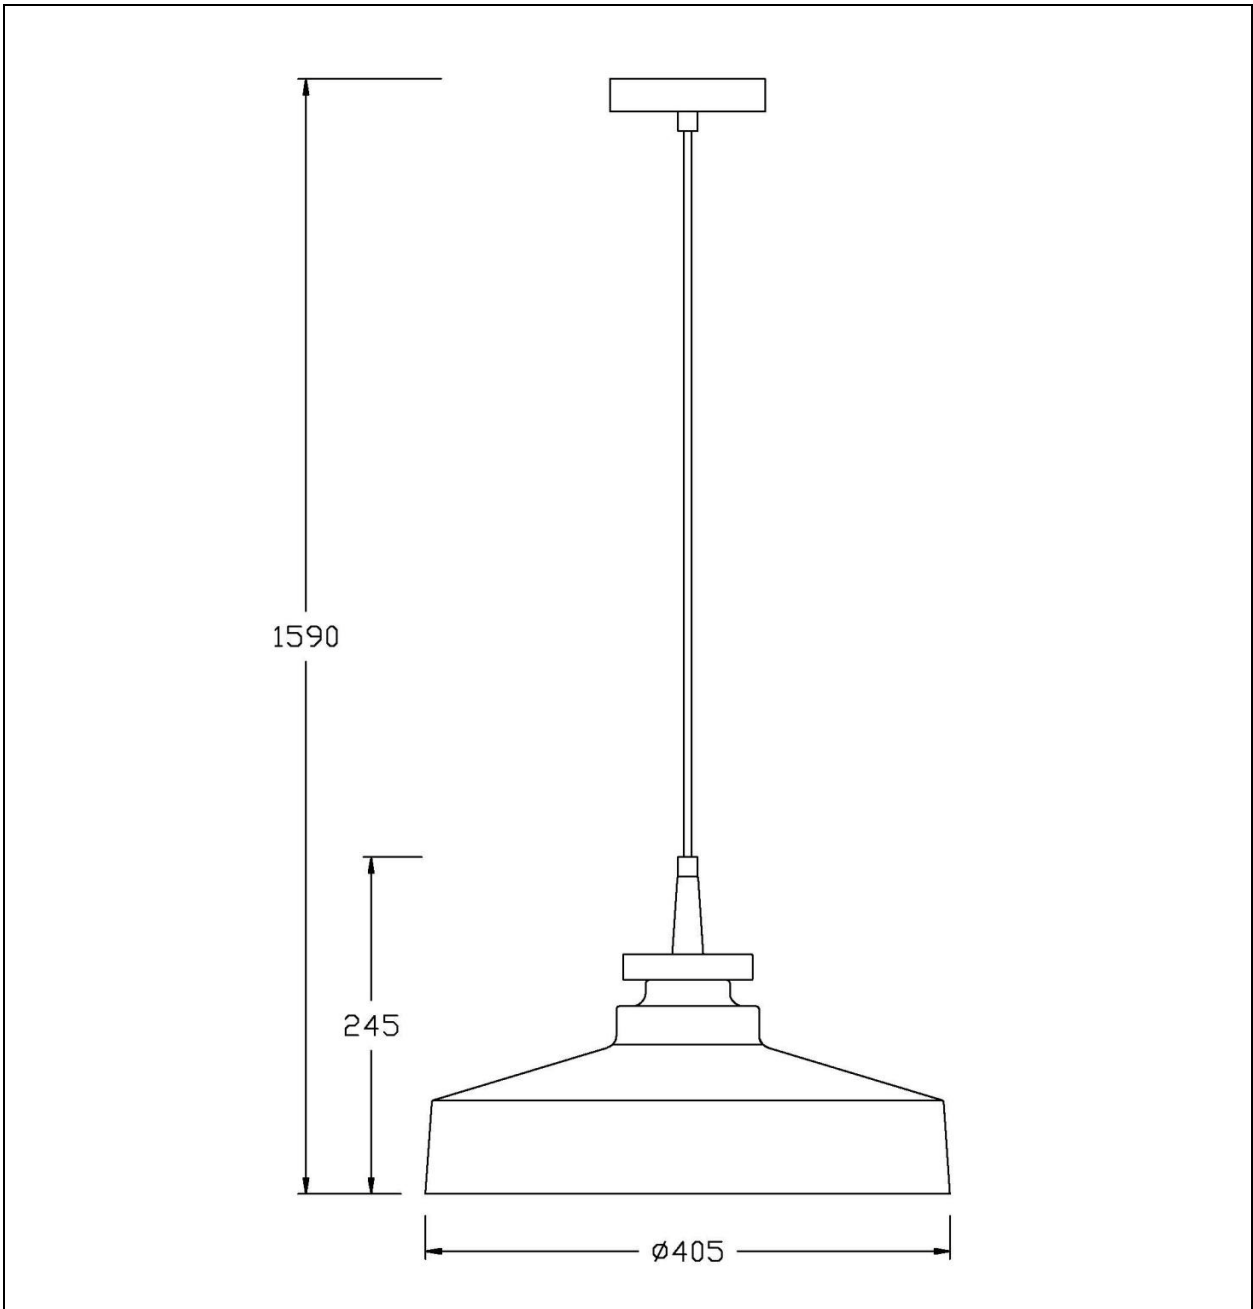

LUCIDE

Item number: 45452/40/97

Technical details

Materials used:	Metal
Color:	97 RUSTY BROWN
Dimmable and how is fixture dimmable	
Size:	Height: 159cm
	Length: 40.5cm
	Width: 40.5cm
	Net weight: 1.67kg
Power requirements:	220-240V~50Hz
Bulb type and maximum wattage:	E27 Max.40W
Number of bulbs:	1xE27
IP degree:	IP20