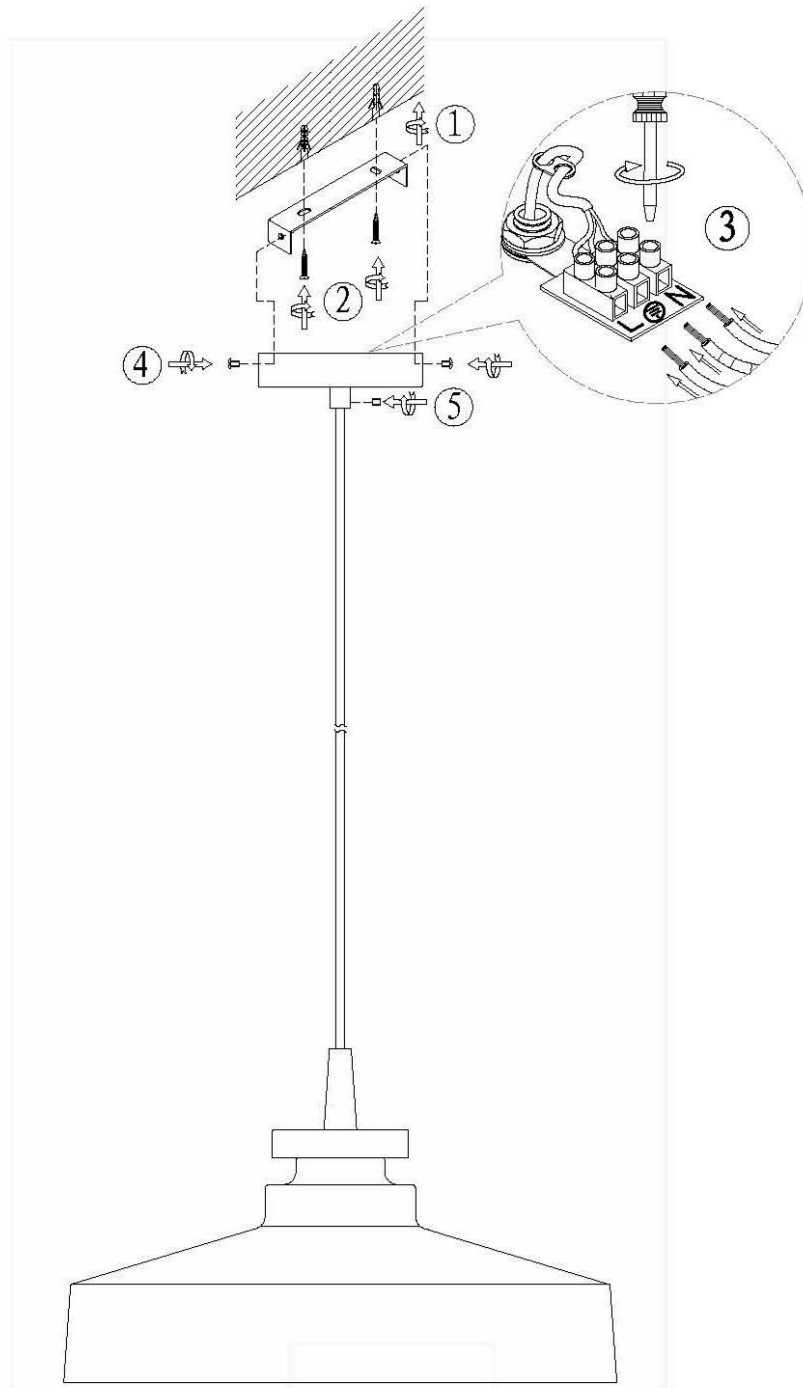

LUCIDE

Item number: 45452/40/97

Technical details

Materials used:	Metal
Color:	97 RUSTY BROWN
Dimmable and how is fixture dimmable	
Size:	Height: 159cm
	Length: 40.5cm
	Width: 40.5cm
	Net weight: 1.67kg
Power requirements:	220-240V~50Hz
Bulb type and maximum wattage:	E27 Max.40W
Number of bulbs:	1xE27
IP degree:	IP20