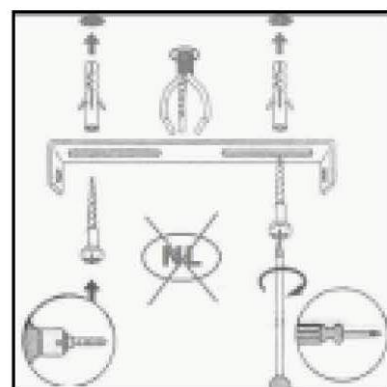

LUCIDE

Item number: 45452/40/97

Technical details

Materials used:	Metal
Color:	97 RUSTY BROWN
Dimmable and how is fixture dimmable	
Size:	Height: 159cm
	Length: 40.5cm
	Width: 40.5cm
	Net weight: 1.67kg
Power requirements:	220-240V~50Hz
Bulb type and maximum wattage:	E27 Max.40W
Number of bulbs:	1xE27
IP degree:	IP20