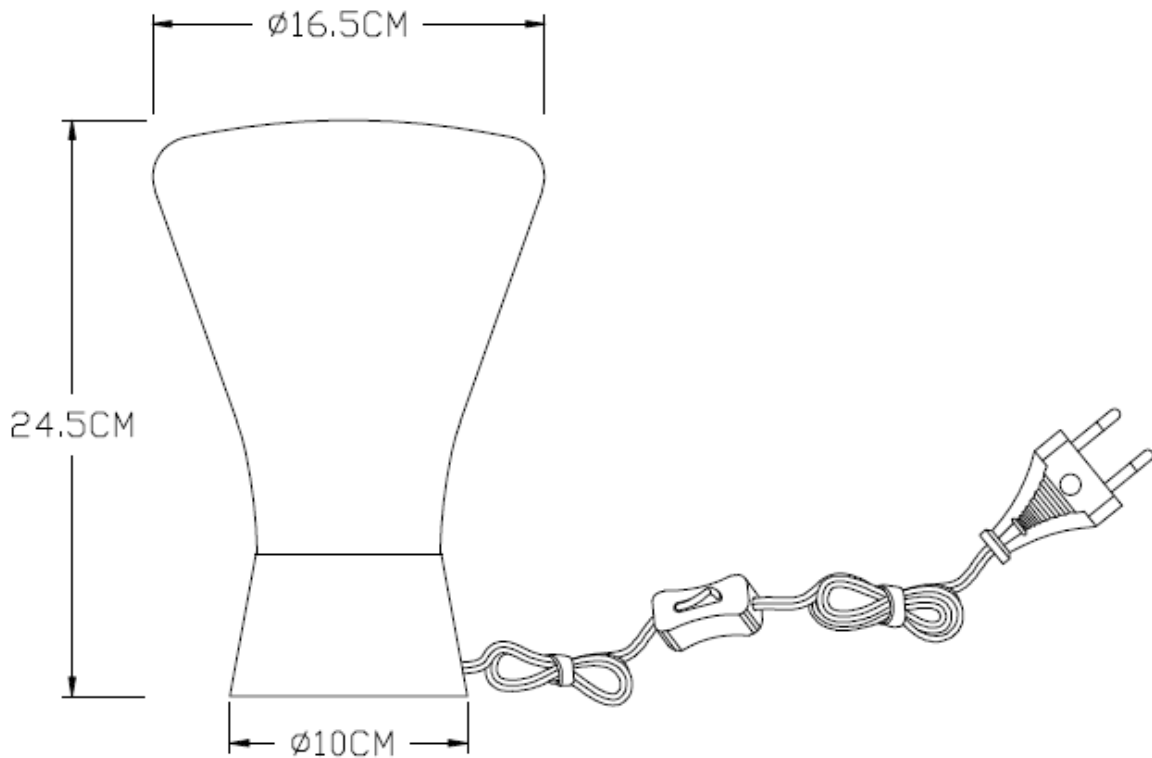

# LUCIDE

Line drawing of the item

Item number: 45568/01/65

## Technical details

Materials used:	Concrete+Glass
Color:	smoke plated glass+concrete base
Dimmable and how is fixture dimmable	NO
Size:	Height: 24.5cm
	Length: 10cm
	Width: 16.5cm
	Net weight: 0.75kg
Power requirements:	220-240V~50Hz
Bulb type and maximum wattage:	E27 Max.40W
Number of bulbs:	1 XE27
IP degree:	IP20