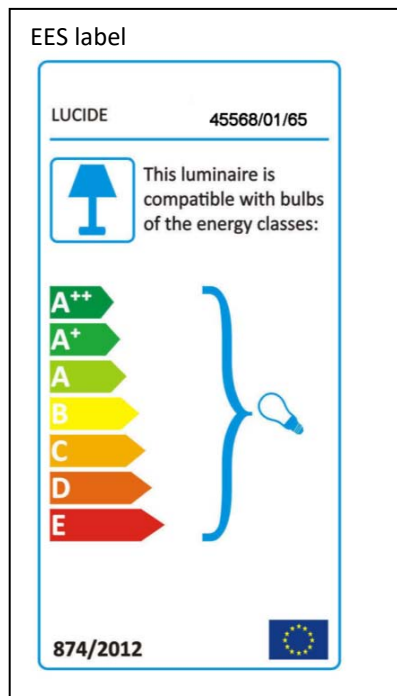

Von der Garantie ausgenommen: 1. Gebrochene Glasteile der Fassung werden nur innerhalb von 14 Tagen ab Kauf durch den Endkunden ersetzt. 2. Normaler Verschleiß, Verfärbungen aufgrund des normalen Gebrauchs. 3. Beschädigungen aufgrund externer Ursachen wie Feuer, Wasser, unsachgemäße Nutzung/ Installation oder Wartung des Produkts.

Kunden müssen das defekte Produkt/Teil und den Originalkaufbeleg einsenden, um Garantieansprüche geltend zu machen.

Deklaracja gwarancji:

LucideNV gwarantuje, że dostarczone produkty będą wolne od defektów materiałowych oraz produkcyjnych przez okres 2 lat od daty zakupu przez użytkownika końcowego, jeżeli urządzenie jest zainstalowane i prawidłowo utrzymywane zgodnie z instrukcją obsługi.

Wyłączenie z gwarancji: 1. Rozbite szkło zostanie wymienione tylko do 14 dni od momentu zakupu przez użytkownika końcowego. 2. Normalne zużycie, utrata koloru w wyniku normalnego użytkowania. 3. Uszkodzenie spowodowane czynnikami zewnętrznymi takimi, jak ogień, woda, nieprawidłowe używanie/ instalacja lub utrzymywanie produktu.

W celu uzyskania gwarancji klient musi zwrócić uszkodzony przedmiot oraz oryginalny dowód zakupu.

Other languages of the manual and further explanations can be found on our website.