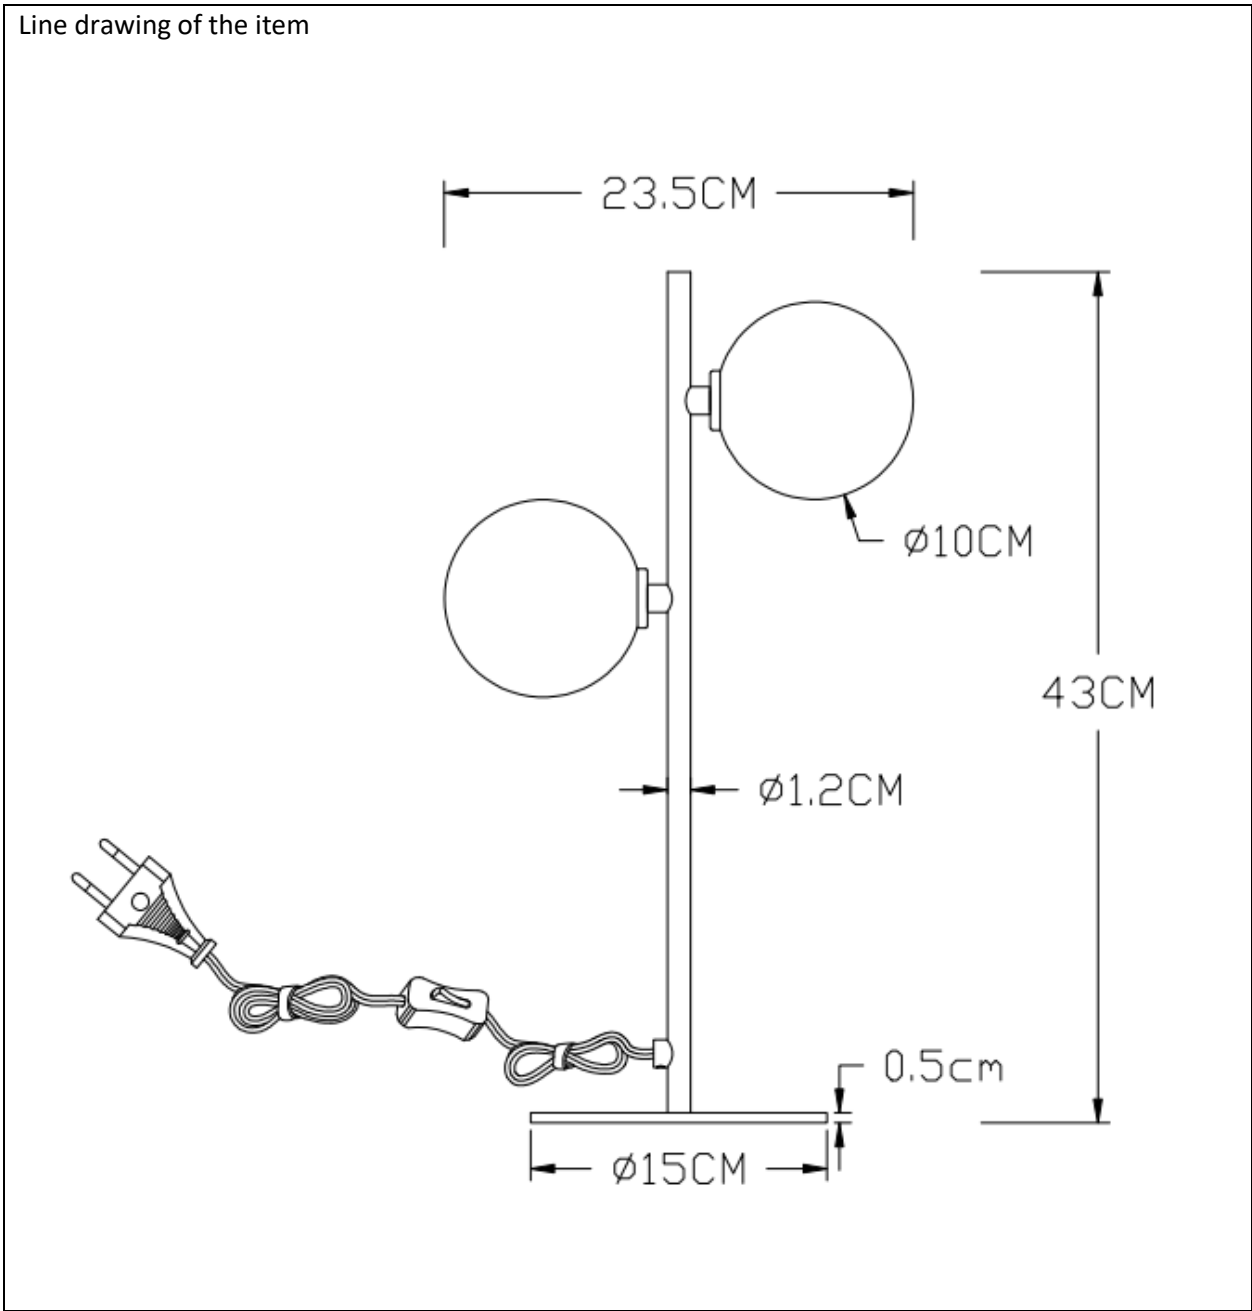

LUCIDE

Item number: 45574/02/02; 45574/02/30

Technical details

| | |
|--------------------------------------|---------------------------------|
| Materials used: | Metal+glass |
| Color: | Satin brass+smoke; Black +smoke |
| Dimmable and how is fixture dimmable | No |
| Size: | Height: 43cm |
| | Length: 15cm |
| | Width: 15cm |
| | Net weight: 2.50kg |
| Power requirements: | 220-240V~50Hz |
| Bulb type and maximum wattage: | G9 Max.28W |
| Number of bulbs: | 2xG9 |
| IP degree: | IP20 |