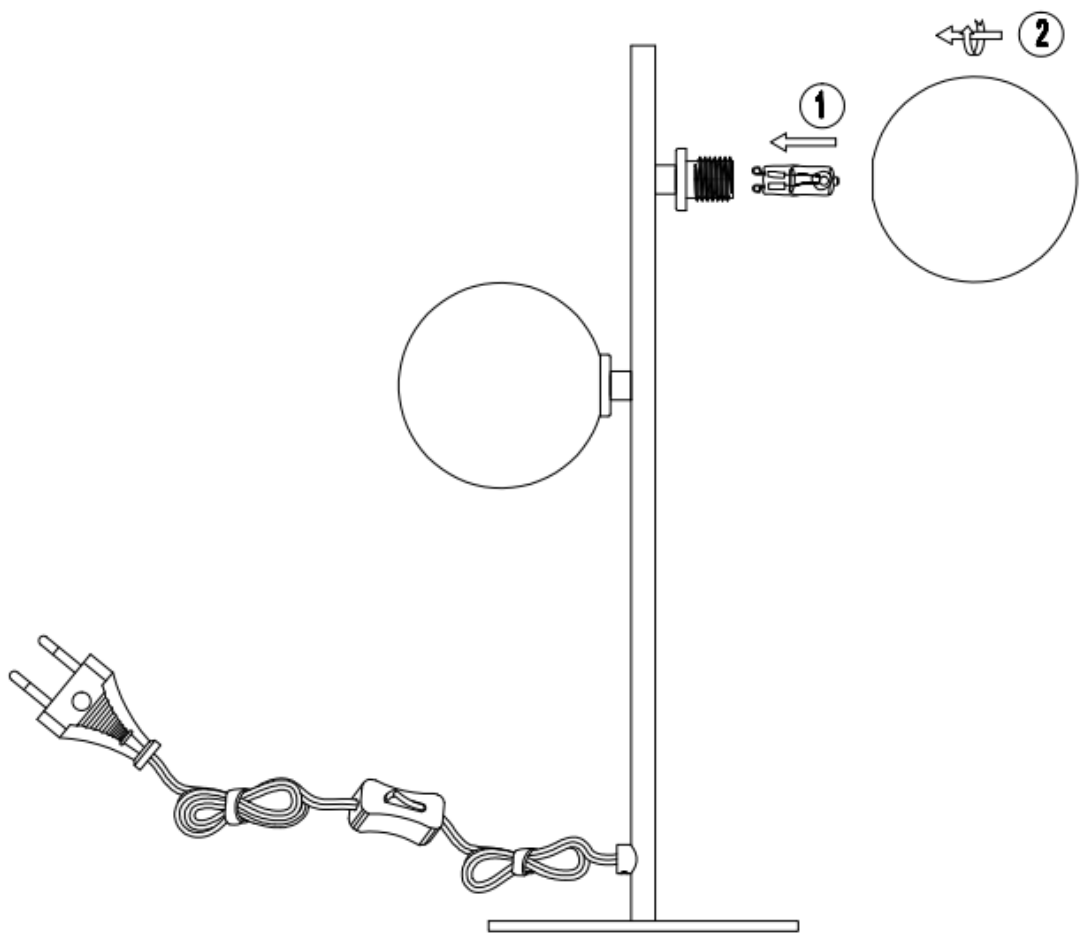

LUCIDE

Item number: 45574/02/02; 45574/02/30

Technical details

| | |
|--------------------------------------|---------------------------------|
| Materials used: | Metal+glass |
| Color: | Satin brass+smoke; Black +smoke |
| Dimmable and how is fixture dimmable | No |
| Size: | Height: 43cm |
| | Length: 15cm |
| | Width: 15cm |
| | Net weight: 2.50kg |
| Power requirements: | 220-240V~50Hz |
| Bulb type and maximum wattage: | G9 Max.28W |
| Number of bulbs: | 2xG9 |
| IP degree: | IP20 |