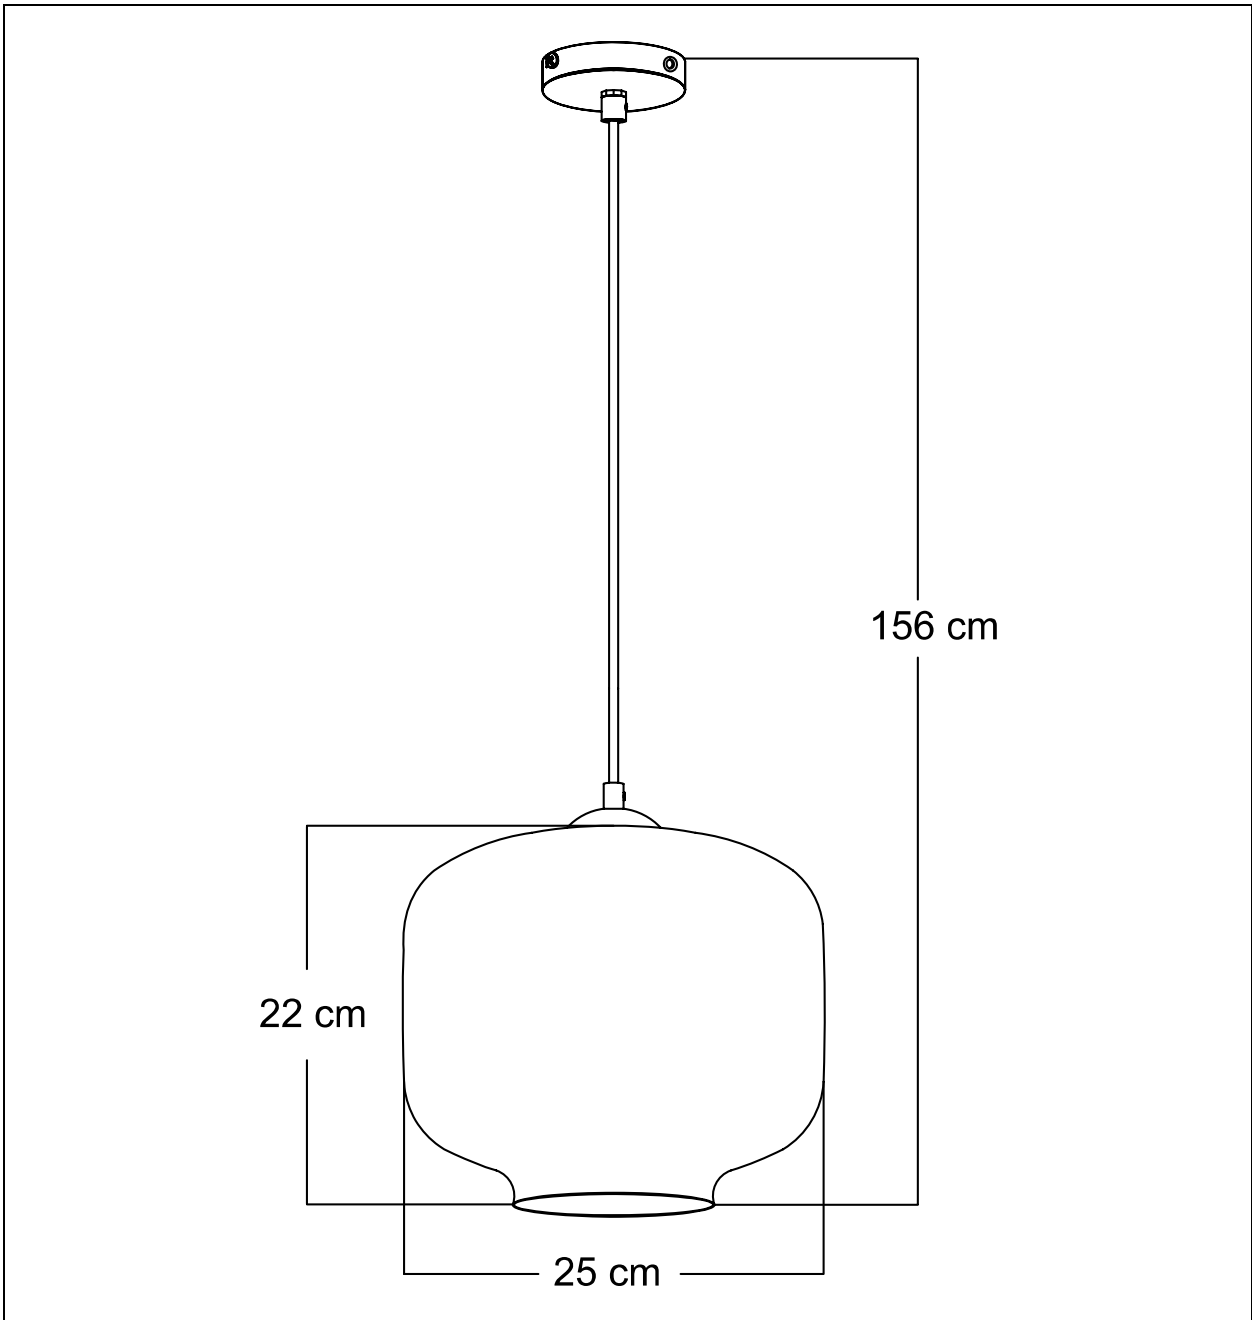

LUCIDE

Item number: 46413/01/65

Technical details

Materials used:	Metal, Textile
Color:	Smoky, Black
Dimmable and how is fixture dimmable	No
Size: Height:	156 cm
Length:	25 cm
Width:	25 cm
Net weight:	1.1 kgs
Power requirements:	220V-240V~50Hz
Bulb type and maximum wattage:	E27, Max.40W
Number of bulbs:	1
IP degree:	IP20