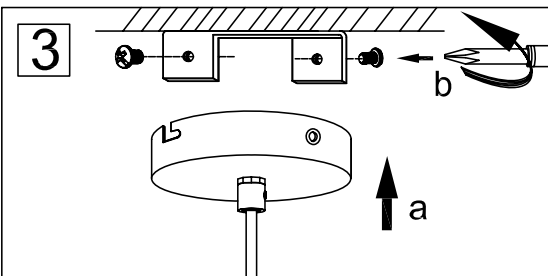

LUCIDE

Item number: 46413/01/65

Technical details

Materials used:	Metal, Textile
Color:	Smoky, Black
Dimmable and how is fixture dimmable	No
Size: Height:	156 cm
Length:	25 cm
Width:	25 cm
Net weight:	1.1 kgs
Power requirements:	220V-240V~50Hz
Bulb type and maximum wattage:	E27, Max.40W
Number of bulbs:	1
IP degree:	IP20