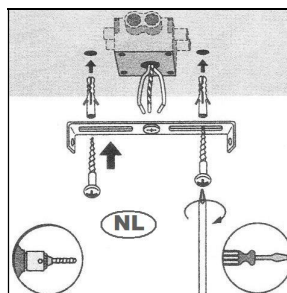

LUCIDE

Item number: 46413/01/65

Technical details

Materials used:	Metal, Textile
Color:	Smoky, Black
Dimmable and how is fixture dimmable	No
Size: Height:	156 cm
Length:	25 cm
Width:	25 cm
Net weight:	1.1 kgs
Power requirements:	220V-240V~50Hz
Bulb type and maximum wattage:	E27, Max.40W
Number of bulbs:	1
IP degree:	IP20