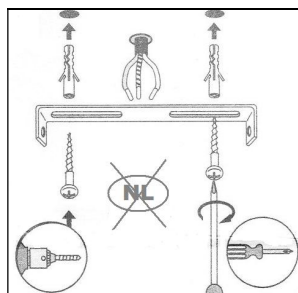

LUCIDE

Item number: 46413/01/65

Technical details

Materials used:	Metal, Textile
Color:	Smoky, Black
Dimmable and how is fixture dimmable	No
Size: Height:	156 cm
Length:	25 cm
Width:	25 cm
Net weight:	1.1 kgs
Power requirements:	220V-240V~50Hz
Bulb type and maximum wattage:	E27, Max.40W
Number of bulbs:	1
IP degree:	IP20