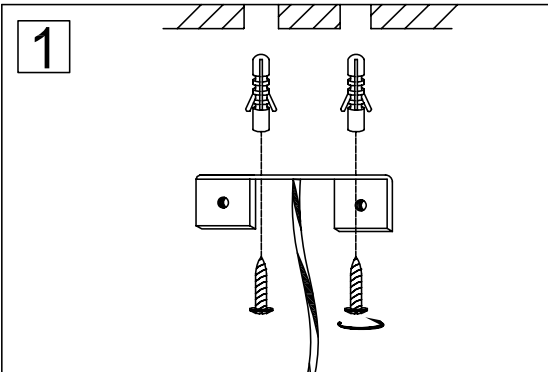

LUCIDE

Item number: 46413/01/65

Technical details

Materials used:	Metal, Textile
Color:	Smoky, Black
Dimmable and how is fixture dimmable	No
Size: Height:	156 cm
Length:	25 cm
Width:	25 cm
Net weight:	1.1 kgs
Power requirements:	220V-240V~50Hz
Bulb type and maximum wattage:	E27, Max.40W
Number of bulbs:	1
IP degree:	IP20