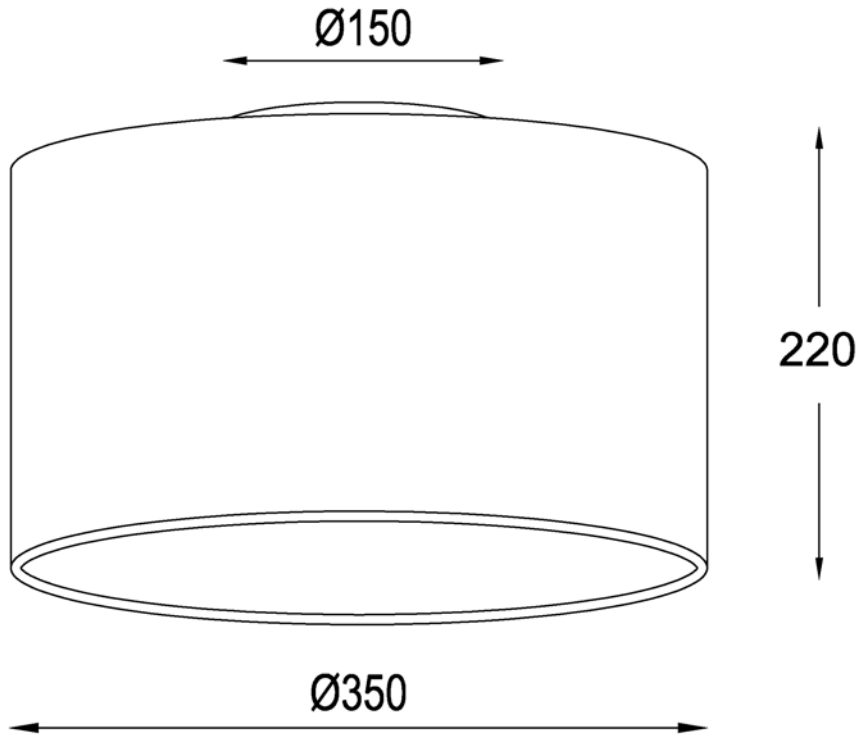

Line drawing of the item

Item number: 61113/35/30
 61113/35/31
 61113/35/36
 61113/35/41

Technical details

materials used:	Metal +TC shade
color:	Black / white / grey / taupe
dimmable and how is the fixture dimmable:	
size:	Height: 22 cm
	Length: 35 cm
	Width: 35 cm
	Net Weight: 1.2 kg
power requirements:	220-240VAC 50Hz
bulb type and maximum Wattage:	1xE27/60W
number of bulbs:	1xE27
IP degree:	IP20