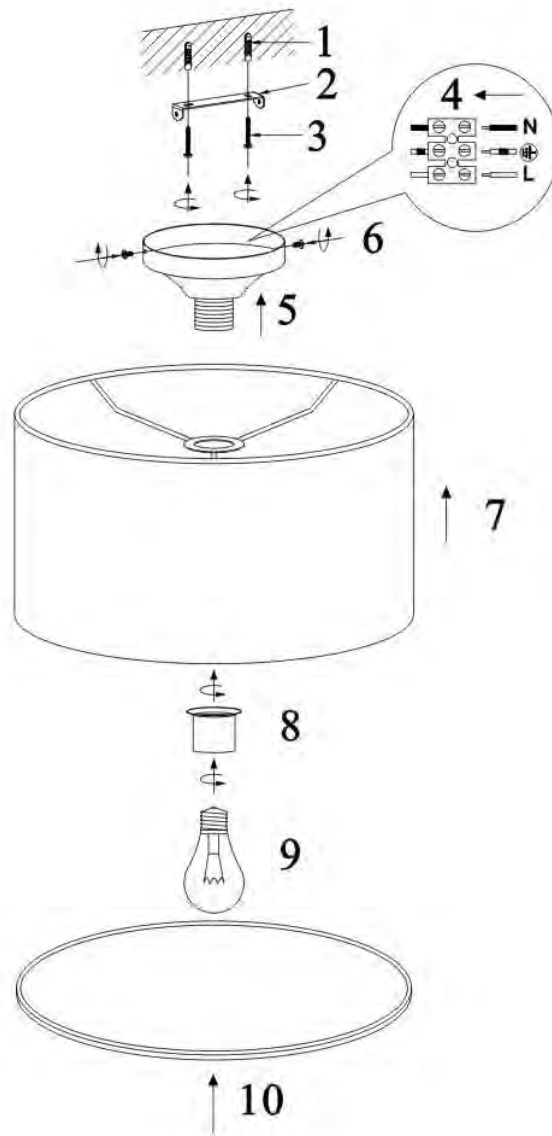

Installation drawing