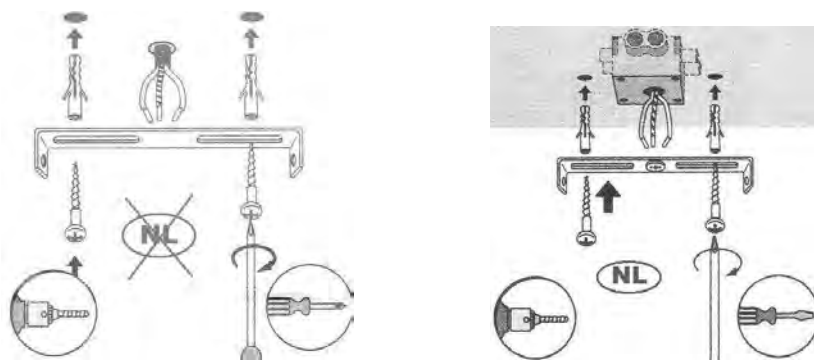

Installation drawing