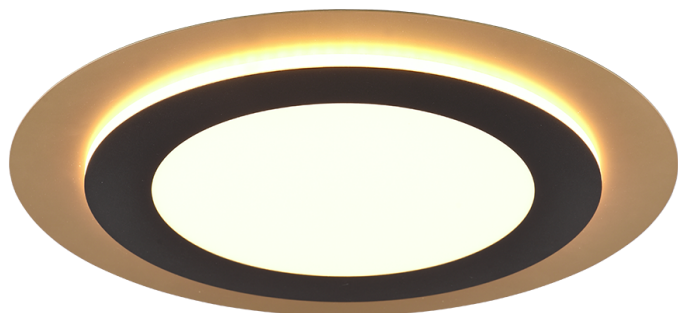

## MORGAN – 641519280

incl. 1x SMD, 42W · 1x 5600lm, 2700 – 6500K

- Remote control
- Integrated dimmer
- Adjustable light color
- Light color infinitely variable
- Night light
- Ceiling mounting
- Not suitable for external dimmer
- Memory function
- IP20
- Timer

### Material construction

Metal · black-gold

### Product dimensions

Height: 4cm  
Diameter: 45cm  
Weight: 2,554kg

### Technical data

Light source: SMD – LED (integrated)  
Watt: 42W  
Lumen: 1x 5600lm  
Kelvin: 2700 – 6500K  
Color rendering (CRI): > 80 CRI  
Lifetime: 20000H  
Switching cycles: 15000x ON/OFF