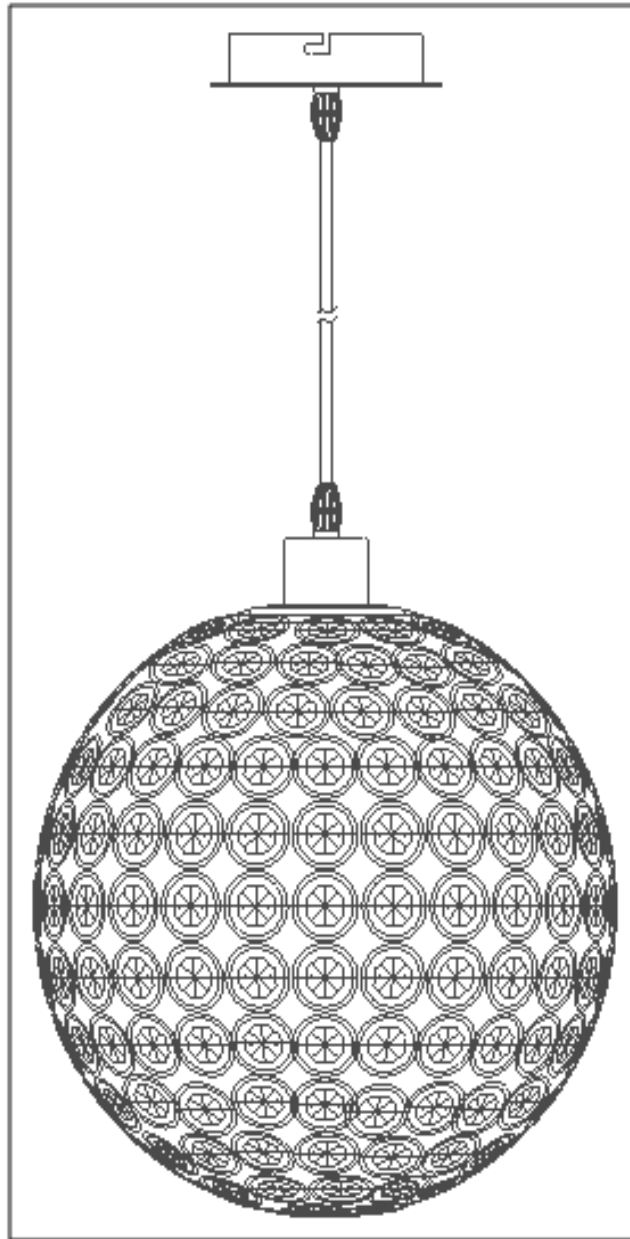

Line drawing of the item (with outline dimensions)

H 130 cm

W 30 cm

Item number: 71432/01/XX

Installation drawing (the same as it in its instruction manual)

### Technical details

materials used: Metal / Acrylic	
color:	chrome/transparent/purple/blue
dimnable and how is the fixture dimmable:	ON / OFF
size:	Height: 130cm Length: 30cm Width: 30cm Net Weight: 3.9kgs
power requirements:	220-240V~50Hz
bulb type and maximum Wattage:	1xE27 ESL Max. 18W
number of bulbs:	1xE27
IP degree:	IP20