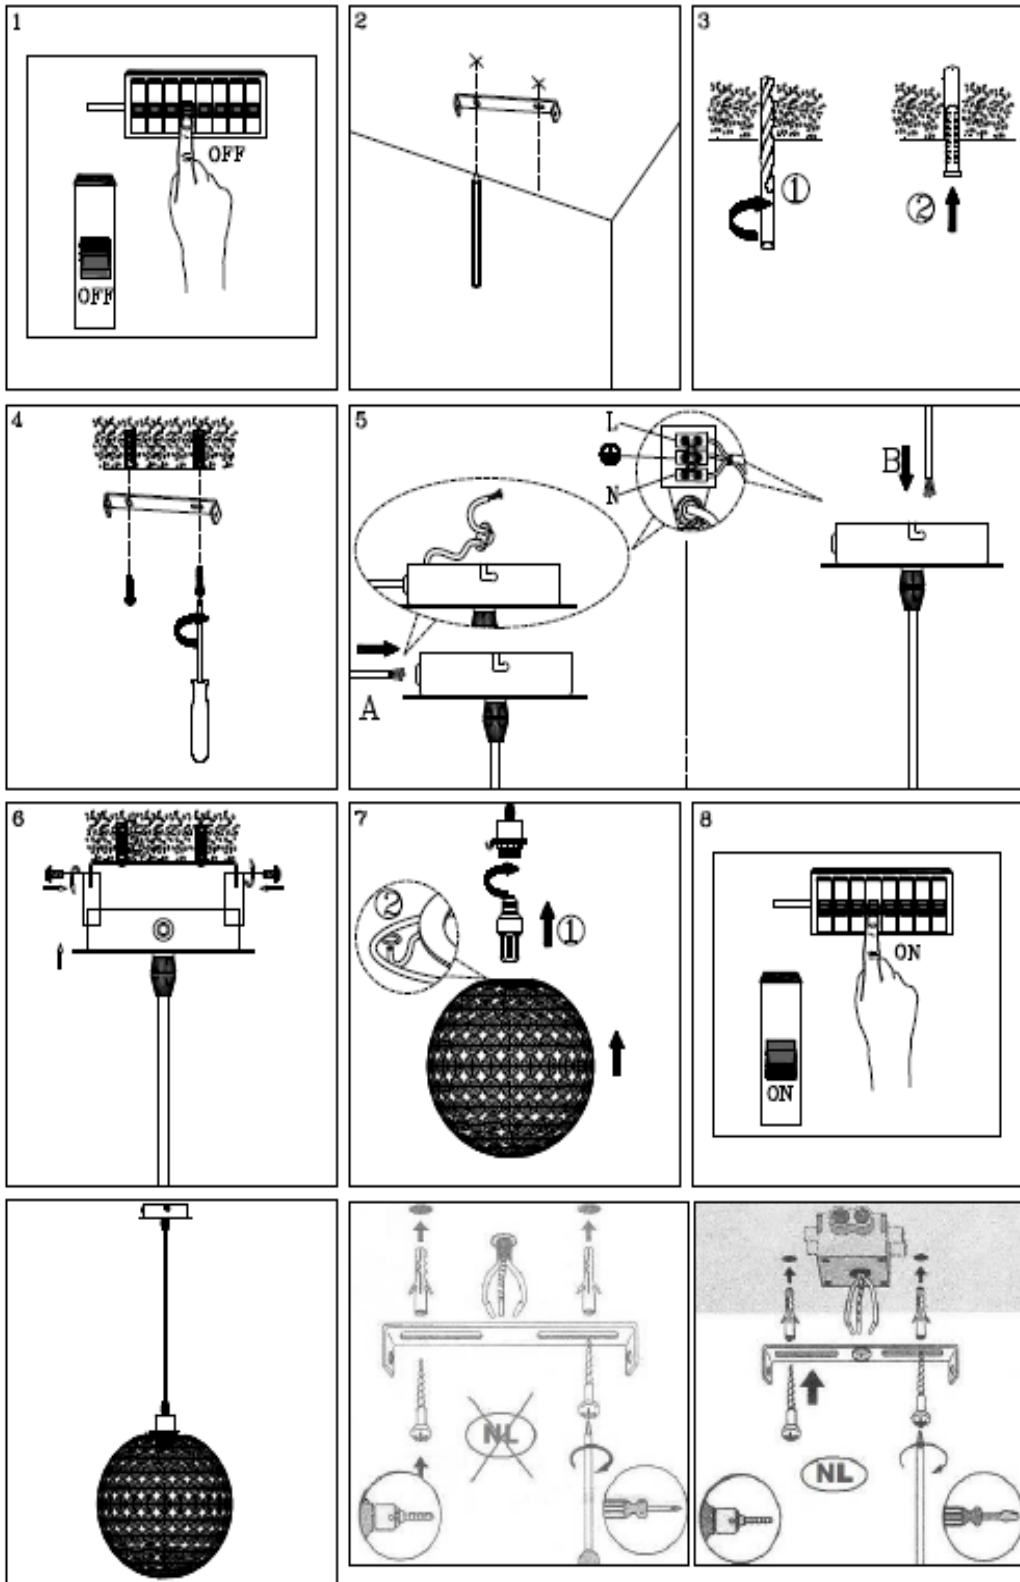

Line drawing of the item (with outline dimensions)

H 130 cm

W 30 cm

Item number: 71432/01/XX

Installation drawing (the same as it in its instruction manual)

### Technical details

materials used: Metal / Acrylic	
color:	chrome/transparent/purple/blue
dimnable and how is the fixture dimmable:	ON / OFF
size:	Height: 130cm Length: 30cm Width: 30cm Net Weight: 3.9kgs
power requirements:	220-240V~50Hz
bulb type and maximum Wattage:	1xE27 ESL Max. 18W
number of bulbs:	1xE27
IP degree:	IP20