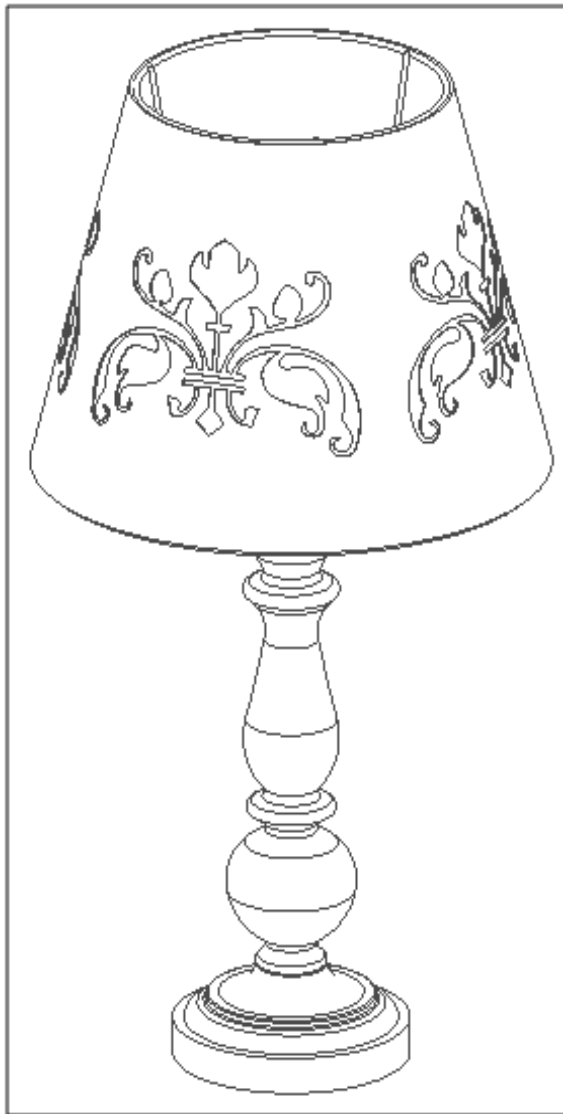

Line drawing of the item (with outline dimensions)

H 48 cm

W 25.5 cm

Item number: 71536/48/41

Installation drawing (the same as it in its instruction manual)

Technical details

| | |
|-------------------------------------------|-----------------------------------------------------------------------|
| materials used: Wood / linen | |
| color: | Gray /gray brush white |
| dimnable and how is the fixture dimmable: | ON / OFF |
| size: | Height: 48cm Length: 25.5cm Width: 25.5cm Net Weight: 1.6kgs |
| power requirements: | 220-240V~50Hz |
| bulb type and maximum Wattage: | 1xE27 Max. 60W |
| number of bulbs: | 1xE2 |
| IP degree: | IP20 |