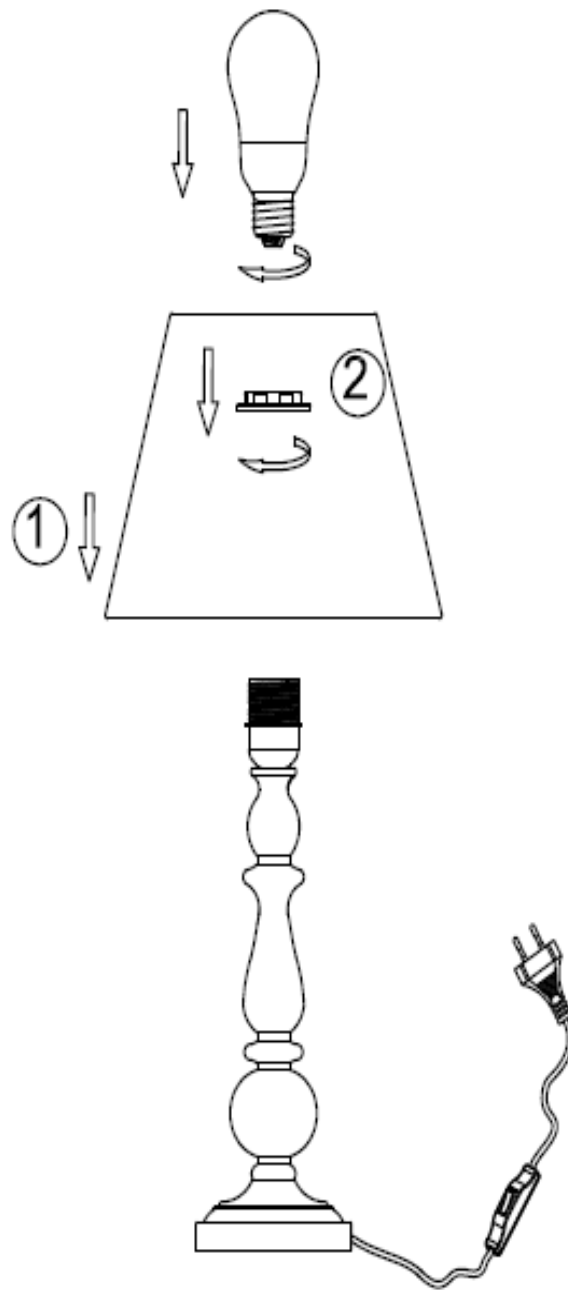

Line drawing of the item (with outline dimensions)

H 48 cm

W 25.5 cm

Item number: 71536/48/41

Installation drawing (the same as it in its instruction manual)

Technical details

| | |
|-------------------------------------------|-----------------------------------------------------------------------|
| materials used: Wood / linen | |
| color: | Gray /gray brush white |
| dimnable and how is the fixture dimmable: | ON / OFF |
| size: | Height: 48cm Length: 25.5cm Width: 25.5cm Net Weight: 1.6kgs |
| power requirements: | 220-240V~50Hz |
| bulb type and maximum Wattage: | 1xE27 Max. 60W |
| number of bulbs: | 1xE2 |
| IP degree: | IP20 |