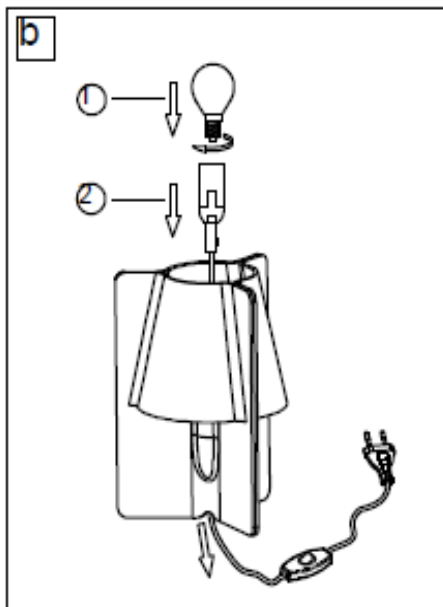

Line drawing of the item (with outline dimensions)

H 25 cm

W 20 cm

Item number: 71550/01/XX

Installation drawing (the same as it in its instruction manual)

## Technical details

materials used: Acrylic / Metal	
color:	Transparent / Red / Green / Purple / Gray
dimnable and how is the fixture dimmable:	ON / OFF
size:	Height: 25cm Length: 20cm Width: 20cm Net Weight: 0.73kgs
power requirements:	220-240V~50Hz
bulb type and maximum Wattage:	1xE14 Max. 25W
number of bulbs:	1xE14
IP degree:	IP20