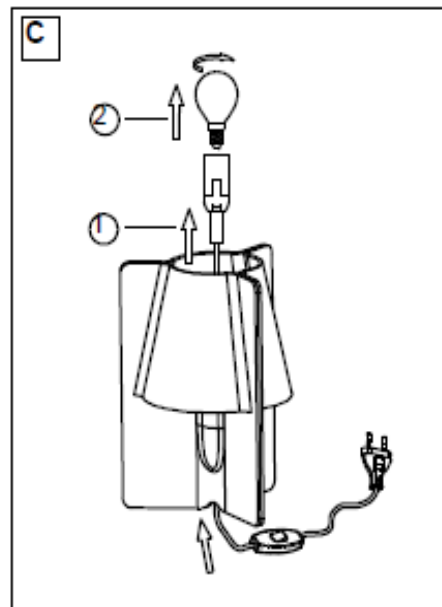

Line drawing of the item (with outline dimensions)

H 25 cm

W 20 cm

Item number: 71550/01/XX

Installation drawing (the same as it in its instruction manual)

## Technical details

materials used: Acrylic / Metal	
color:	Transparent / Red / Green / Purple / Gray
dimnable and how is the fixture dimmable:	ON / OFF
size:	Height: 25cm Length: 20cm Width: 20cm Net Weight: 0.73kgs
power requirements:	220-240V~50Hz
bulb type and maximum Wattage:	1xE14 Max. 25W
number of bulbs:	1xE14
IP degree:	IP20