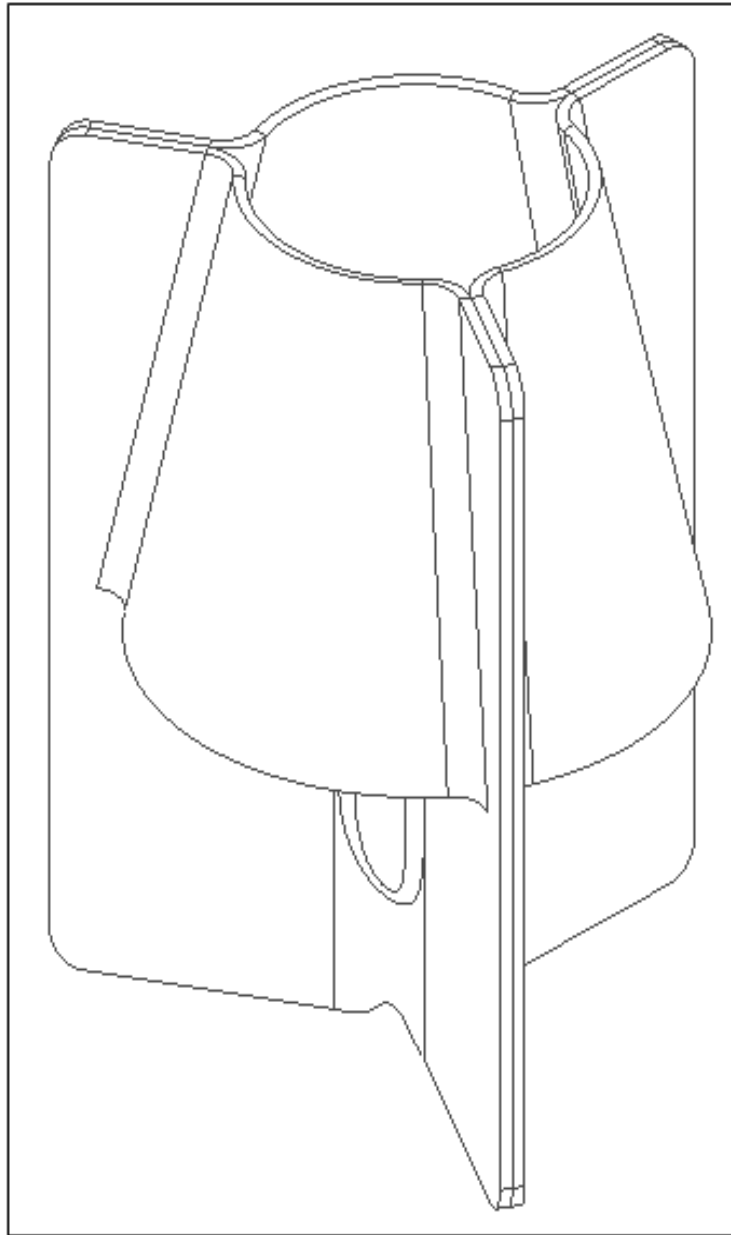

Line drawing of the item (with outline dimensions)

H 25 cm

W 20 cm

Item number: 71550/01/XX

Installation drawing (the same as it in its instruction manual)

## Technical details

materials used: Acrylic / Metal	
color:	Transparent / Red / Green / Purple / Gray
dimnable and how is the fixture dimmable:	ON / OFF
size:	Height: 25cm Length: 20cm Width: 20cm Net Weight: 0.73kgs
power requirements:	220-240V~50Hz
bulb type and maximum Wattage:	1xE14 Max. 25W
number of bulbs:	1xE14
IP degree:	IP20