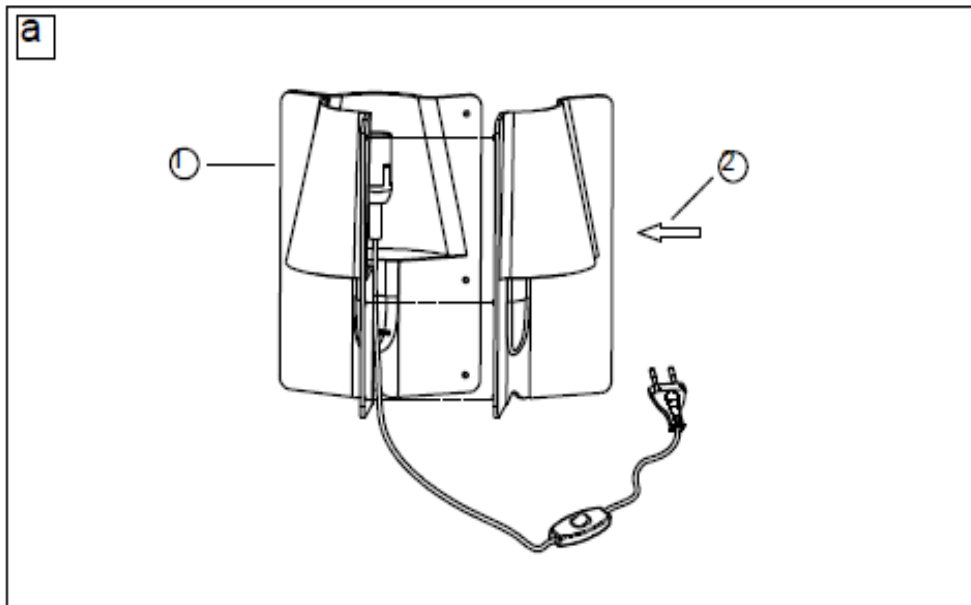

Line drawing of the item (with outline dimensions)

H 25 cm

W 20 cm

Item number: 71550/01/XX

Installation drawing (the same as it in its instruction manual)

## Technical details

materials used: Acrylic / Metal	
color:	Transparent / Red / Green / Purple / Gray
dimnable and how is the fixture dimmable:	ON / OFF
size:	Height: 25cm Length: 20cm Width: 20cm Net Weight: 0.73kgs
power requirements:	220-240V~50Hz
bulb type and maximum Wattage:	1xE14 Max. 25W
number of bulbs:	1xE14
IP degree:	IP20