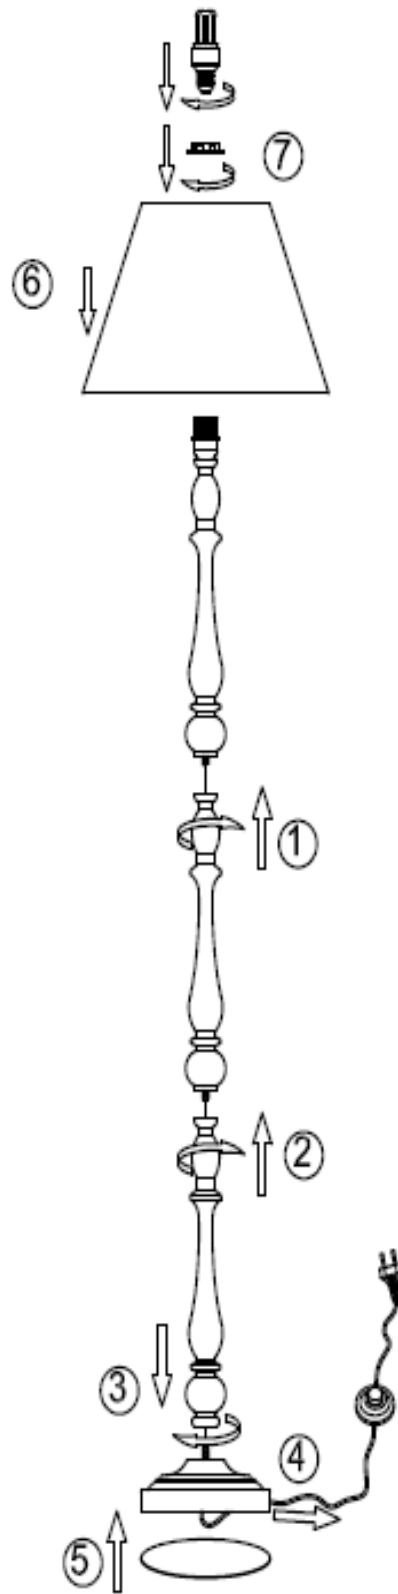

Line drawing of the item (with outline dimensions)

H 150 cm

W 40 cm

Item number: 71736/81/41

Installation drawing (the same as it in its instruction manual)

Technical details

materials used: Linen / wood	
color:	Gray /gray brush white
dimnable and how is the fixture dimmable:	ON / OFF
size:	Height: 150cm Length: 40cm Width: 40cm Net Weight: 3.1kgs
power requirements:	220-240V~50Hz
bulb type and maximum Wattage:	1xE27 Max. 60W
number of bulbs:	1xE27
IP degree:	IP20