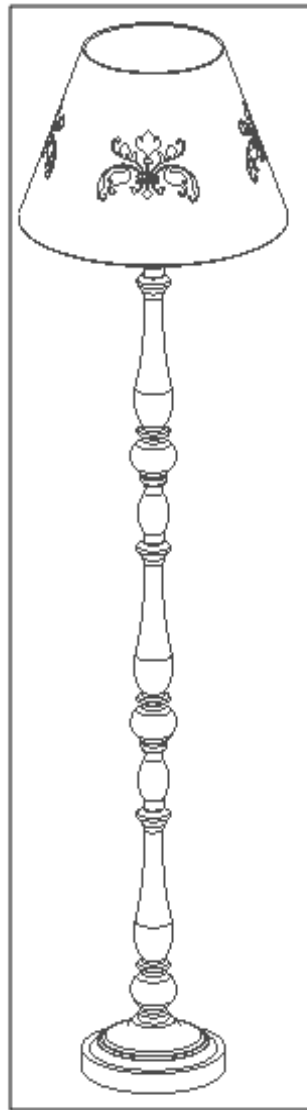

Line drawing of the item (with outline dimensions)

H 150 cm

W 40 cm

Item number: 71736/81/41

Installation drawing (the same as it in its instruction manual)

Technical details

materials used: Linen / wood	
color:	Gray /gray brush white
dimnable and how is the fixture dimmable:	ON / OFF
size:	Height: 150cm Length: 40cm Width: 40cm Net Weight: 3.1kgs
power requirements:	220-240V~50Hz
bulb type and maximum Wattage:	1xE27 Max. 60W
number of bulbs:	1xE27
IP degree:	IP20