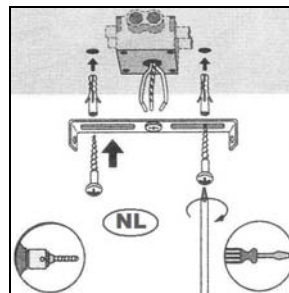

LUCIDE

Item number: 73403/04/15 ;73403/04/18

Technical details

Materials used:	Metal
Color:	Iron Grey/Natural Iron
Dimmable and how is fixture dimmable	
Size:	Height: 130 cm
	Length: 60cm
	Width: 60 cm
	Net weight: 2.8 kgs
Power requirements:	220-240~50 Hz
Bulb type and maximum wattage:	E27Max 60W
Number of bulbs:	4XE27
IP degree:	IP20