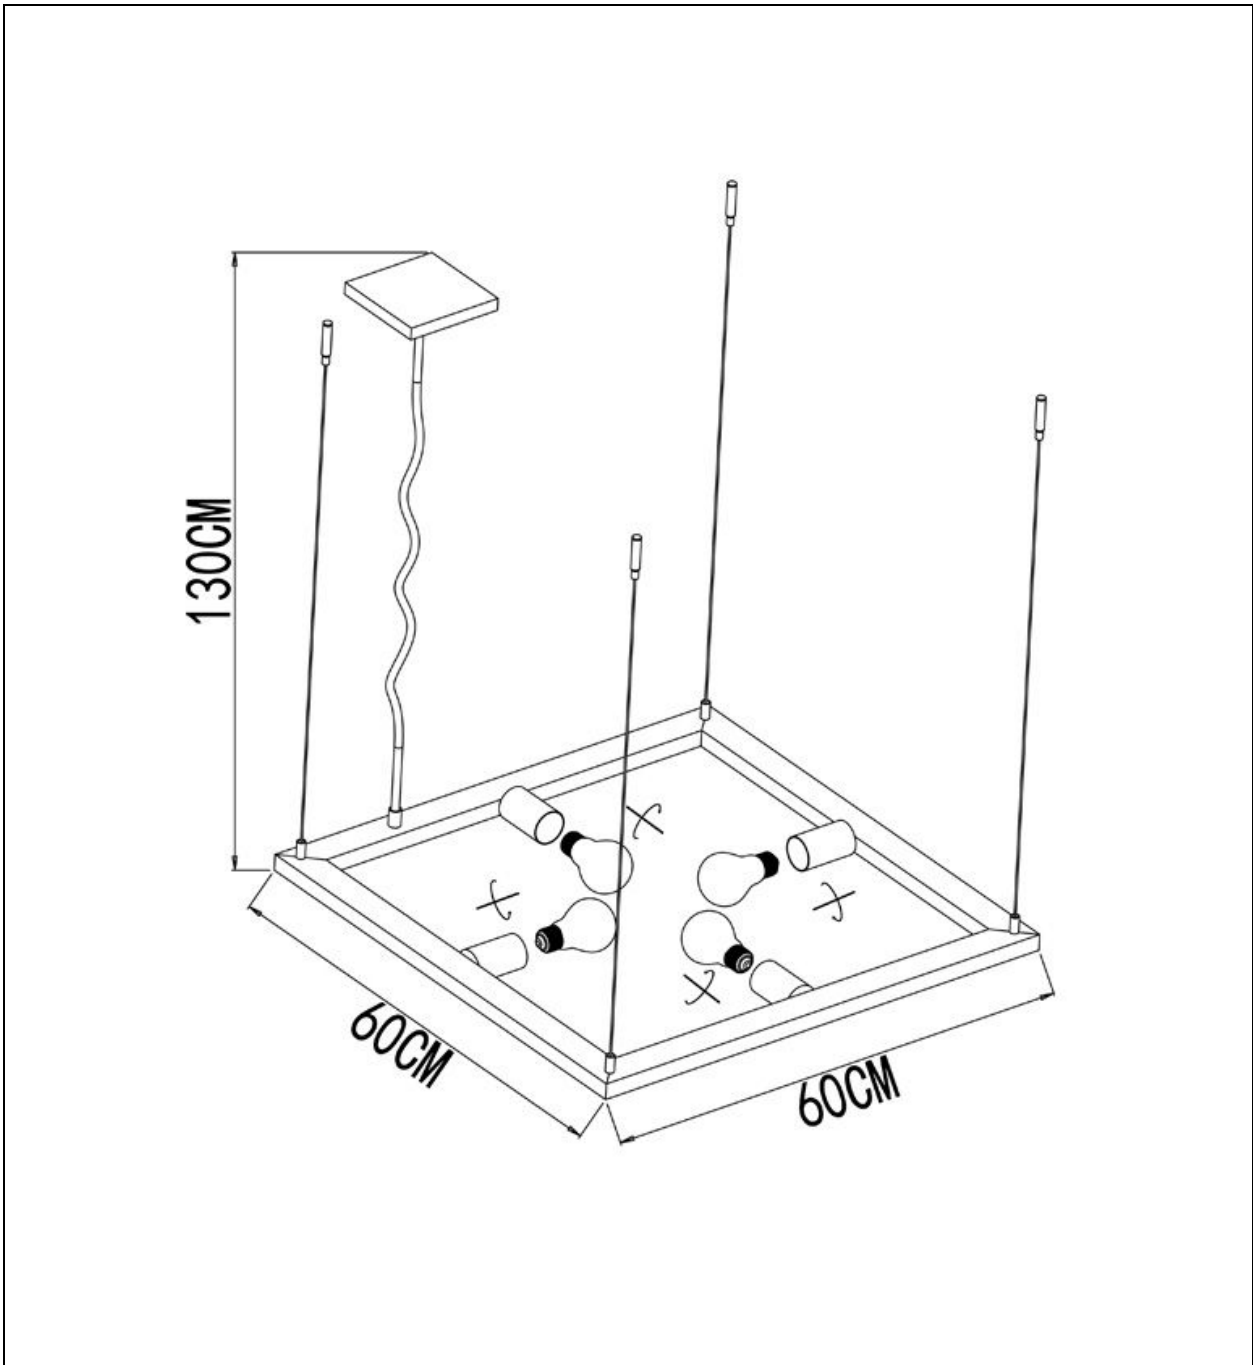

LUCIDE

Item number: 73403/04/15 ;73403/04/18

Technical details

Materials used:	Metal
Color:	Iron Grey/Natural Iron
Dimmable and how is fixture dimmable	
Size:	Height: 130 cm
	Length: 60cm
	Width: 60 cm
	Net weight: 2.8 kgs
Power requirements:	220-240~50 Hz
Bulb type and maximum wattage:	E27Max 60W
Number of bulbs:	4XE27
IP degree:	IP20