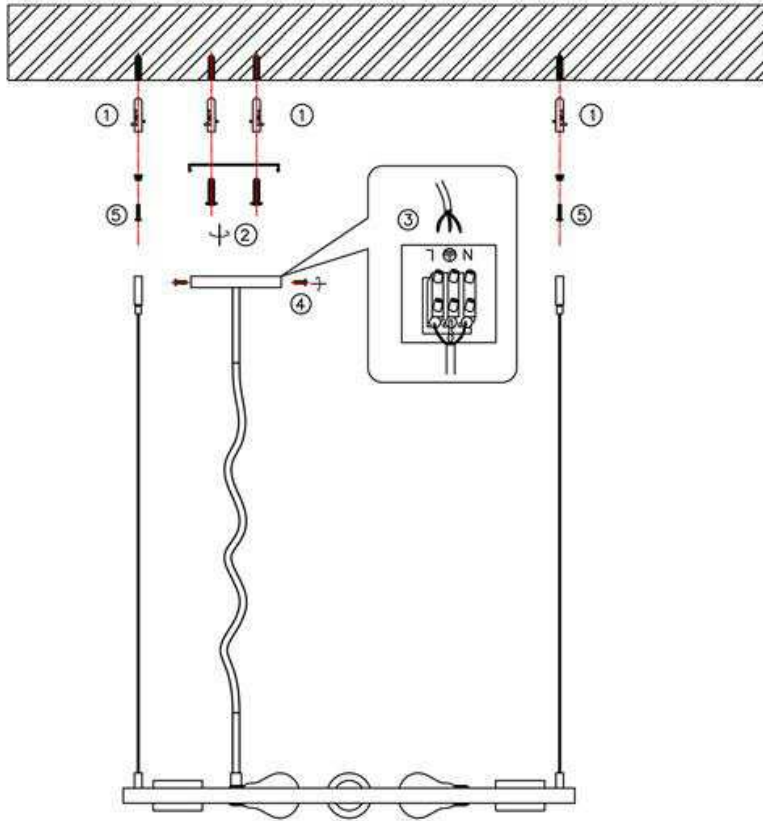

LUCIDE

Item number: 73403/04/15 ;73403/04/18

Technical details

Materials used:	Metal
Color:	Iron Grey/Natural Iron
Dimmable and how is fixture dimmable	
Size:	Height: 130 cm
	Length: 60cm
	Width: 60 cm
	Net weight: 2.8 kgs
Power requirements:	220-240~50 Hz
Bulb type and maximum wattage:	E27Max 60W
Number of bulbs:	4XE27
IP degree:	IP20