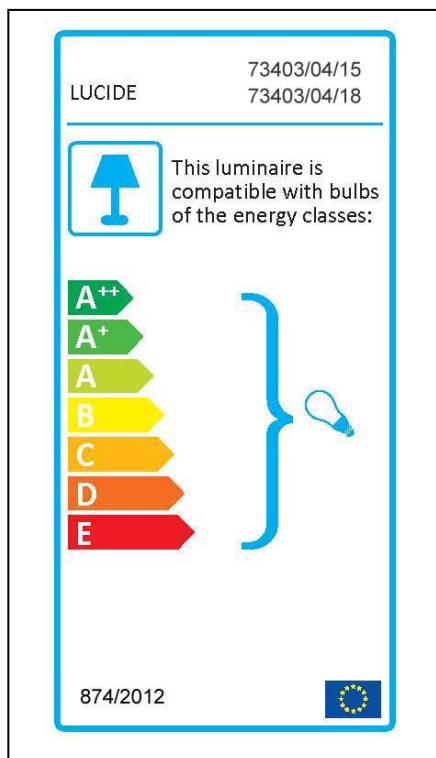

Von der Garantie ausgenommen: 1. Gebrochene Glasteile der Fassung werden nur innerhalb von 14 Tagen ab Kauf durch den Endkunden ersetzt. 2. Normaler Verschleiß, Verfärbungen aufgrund des normalen Gebrauchs. 3. Beschädigungen aufgrund externer Ursachen wie Feuer, Wasser, unsachgemäße Nutzung/ Installation oder Wartung des Produkts.

Kunden müssen das defekte Produkt/Teil und den Originalkaufbeleg einsenden, um Garantieansprüche geltend zu machen.

Deklaracja gwarancji:

LucideNV gwarantuje, że dostarczone produkty będą wolne od defektów materiałowych oraz produkcyjnych przez okres 2 lat od daty zakupu przez użytkownika końcowego, jeżeli urządzenie jest zainstalowane i prawidłowo utrzymywane zgodnie z instrukcją obsługi.

Wyłączenie z gwarancji: 1. Rozbite szkło zostanie wymienione tylko do 14 dni od momentu zakupu przez użytkownika końcowego. 2. Normalne zużycie, utrata koloru w wyniku normalnego użytkowania. 3. Uszkodzenie spowodowane czynnikami zewnętrznymi takimi, jak ogień, woda, nieprawidłowe używanie/ instalacja lub utrzymywanie produktu.

W celu uzyskania gwarancji klient musi zwrócić uszkodzony przedmiot oraz oryginalny dowód zakupu.

Other languages of the manual and further explanations can be found on our website.