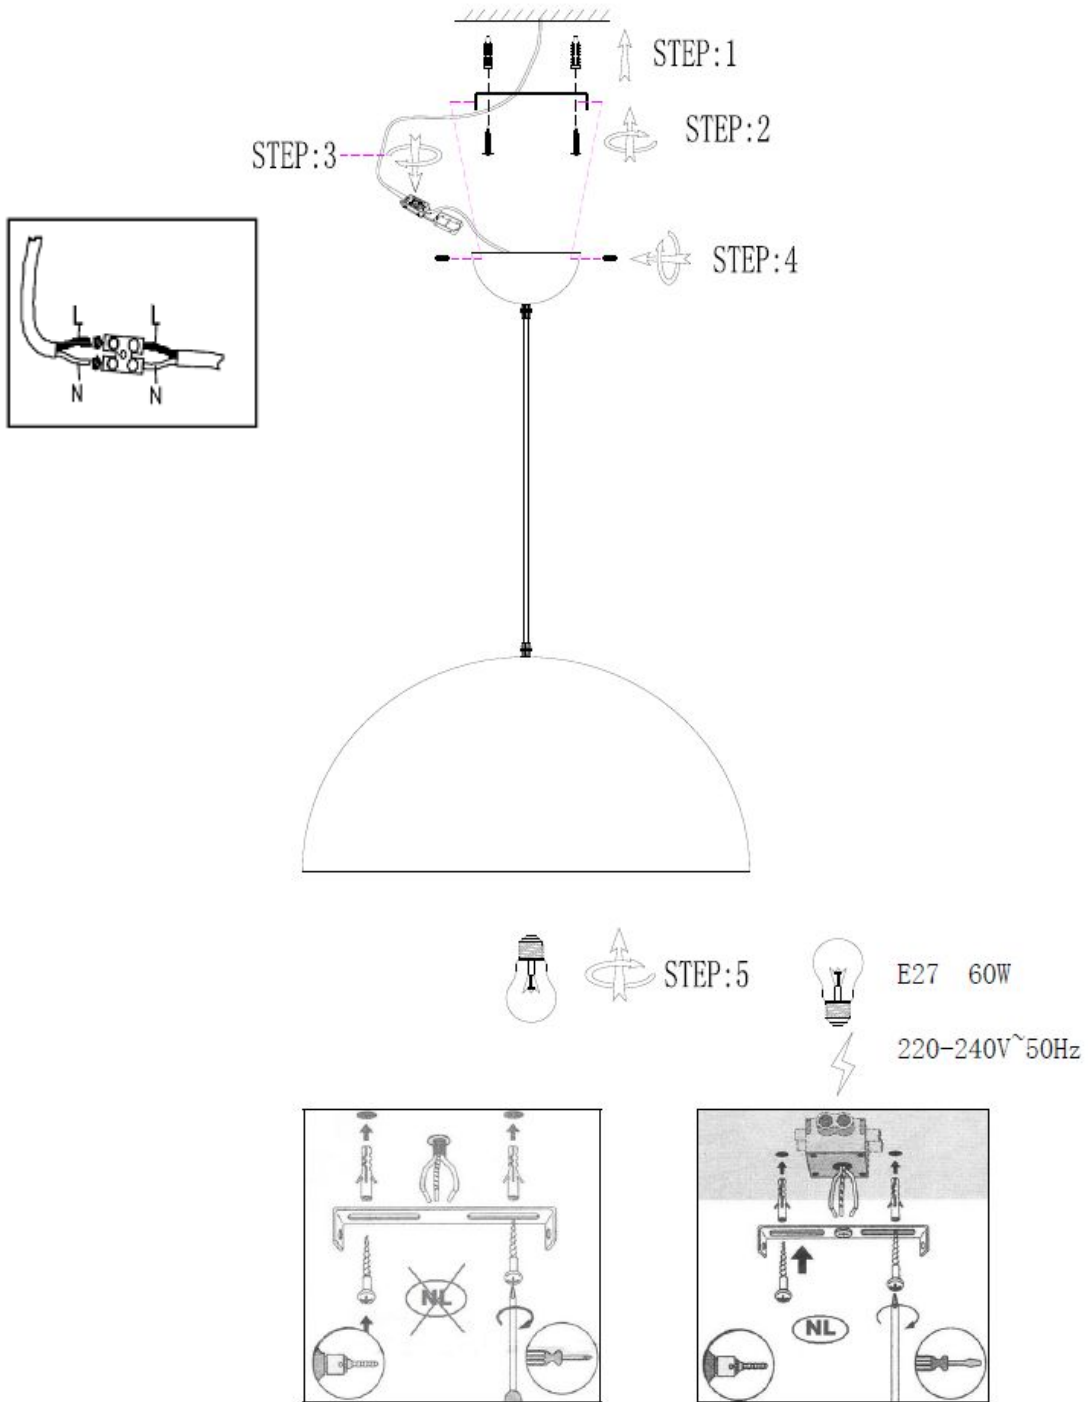

Line drawing of the item (with outline dimensions)

Item number: 76363/50/36

Installation drawing (the same as it in its instruction manual)

Technical details

materials used:	ALUM.
color:	concrete
dimmable and how is the fixture dimmable:	
size:	Height: 1200MM Length: Width: D500MM Net Weight: 1.9 KGS
power requirements:	220-240V~50Hz
bulb type and maximum Wattage:	E27 Max.60W
number of bulbs:	1xE27
IP degree:	IP20