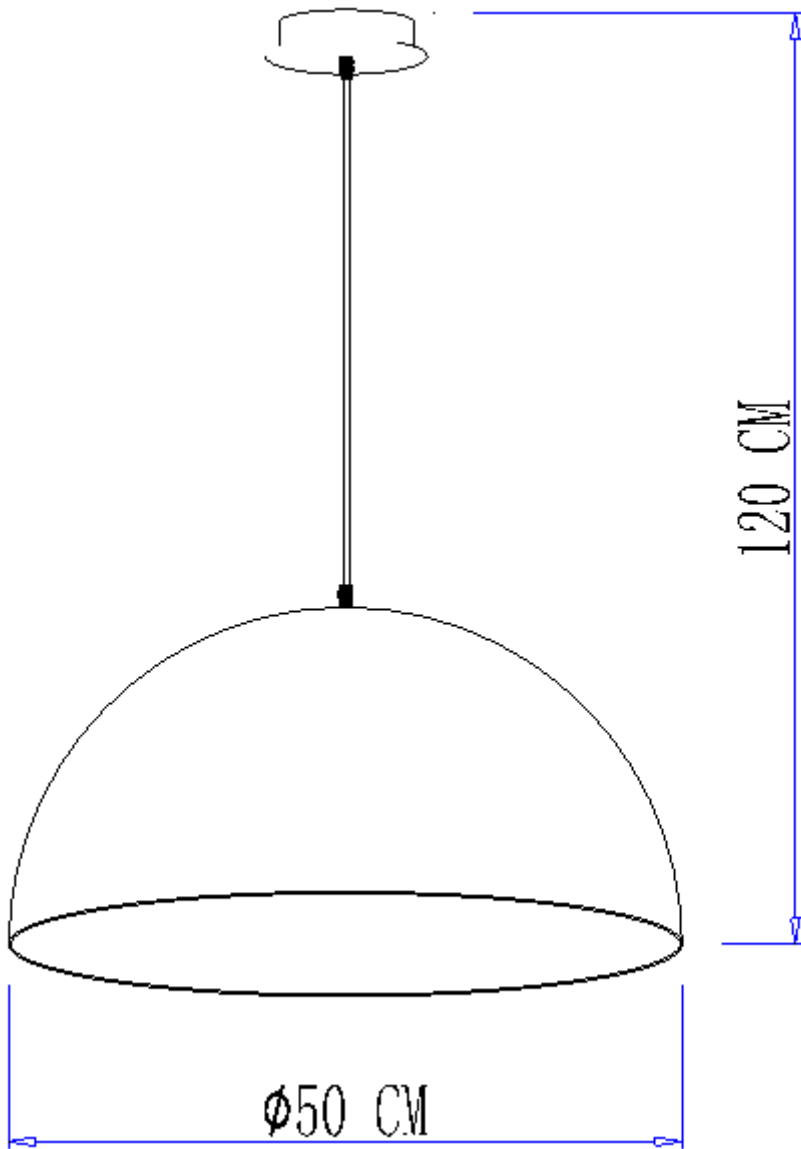

Line drawing of the item (with outline dimensions)

Item number: 76363/50/36

Installation drawing (the same as it in its instruction manual)

Technical details

materials used:	ALUM.
color:	concrete
dimmable and how is the fixture dimmable:	
size:	Height: 1200MM Length: Width: D500MM Net Weight: 1.9 KGS
power requirements:	220-240V~50Hz
bulb type and maximum Wattage:	E27 Max.60W
number of bulbs:	1xE27
IP degree:	IP20