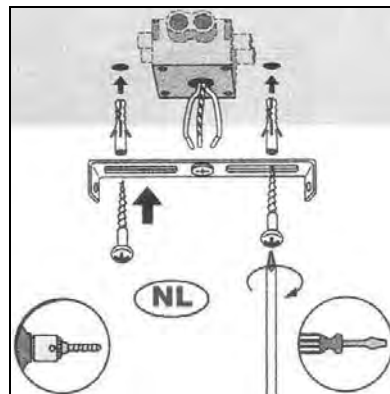

Item number: 77974/10/17, 77974/10/21

Technical details

Materials used:	Metal
Color:	Red copper / Antique white
Dimmable and how is fixture dimmable	No
Size:	Height: 18CM
	Length: 30.5CM
	Width: 9CM
	Net weight: 0.60 KGS
Power requirements:	220-240V~50Hz
Bulb type and maximum wattage:	LED GU10 Max. 5W
Number of bulbs:	2x LED GU10
IP degree:	IP 20