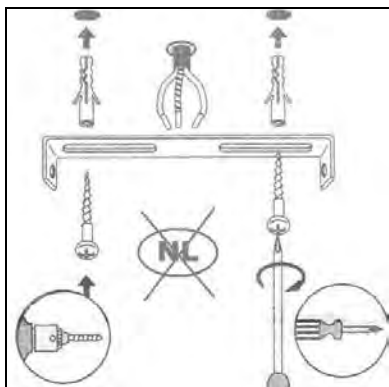

Item number: 77974/10/17, 77974/10/21

Technical details

Materials used:	Metal
Color:	Red copper / Antique white
Dimmable and how is fixture dimmable	No
Size:	Height: 18CM
	Length: 30.5CM
	Width: 9CM
	Net weight: 0.60 KGS
Power requirements:	220-240V~50Hz
Bulb type and maximum wattage:	LED GU10 Max. 5W
Number of bulbs:	2x LED GU10
IP degree:	IP 20