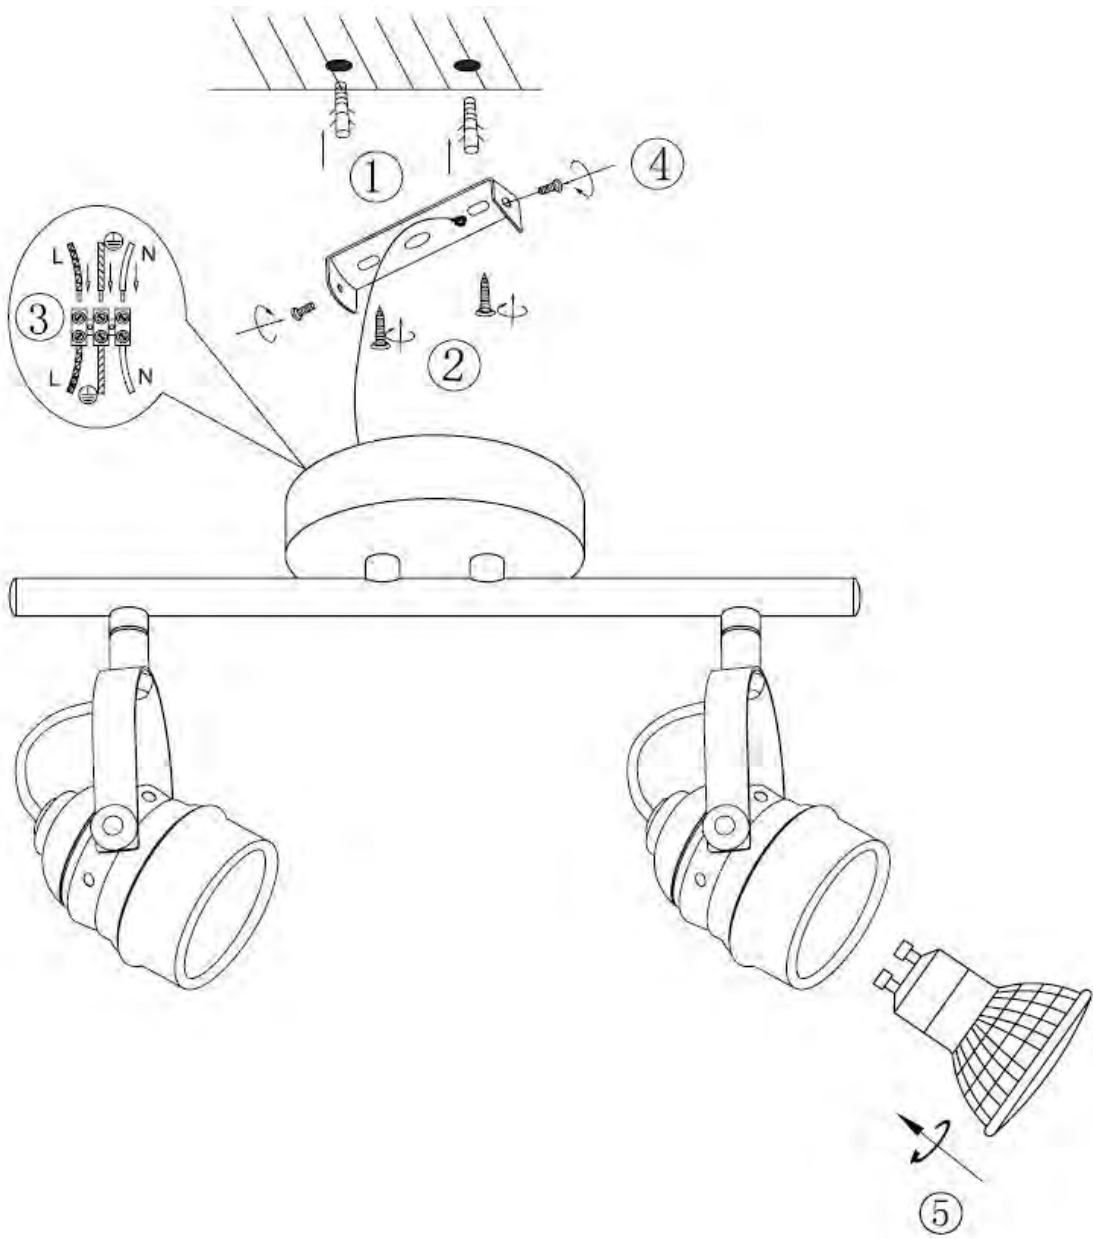

Item number: 77974/10/17, 77974/10/21

Technical details

Materials used:	Metal
Color:	Red copper / Antique white
Dimmable and how is fixture dimmable	No
Size:	Height: 18CM
	Length: 30.5CM
	Width: 9CM
	Net weight: 0.60 KGS
Power requirements:	220-240V~50Hz
Bulb type and maximum wattage:	LED GU10 Max. 5W
Number of bulbs:	2x LED GU10
IP degree:	IP 20