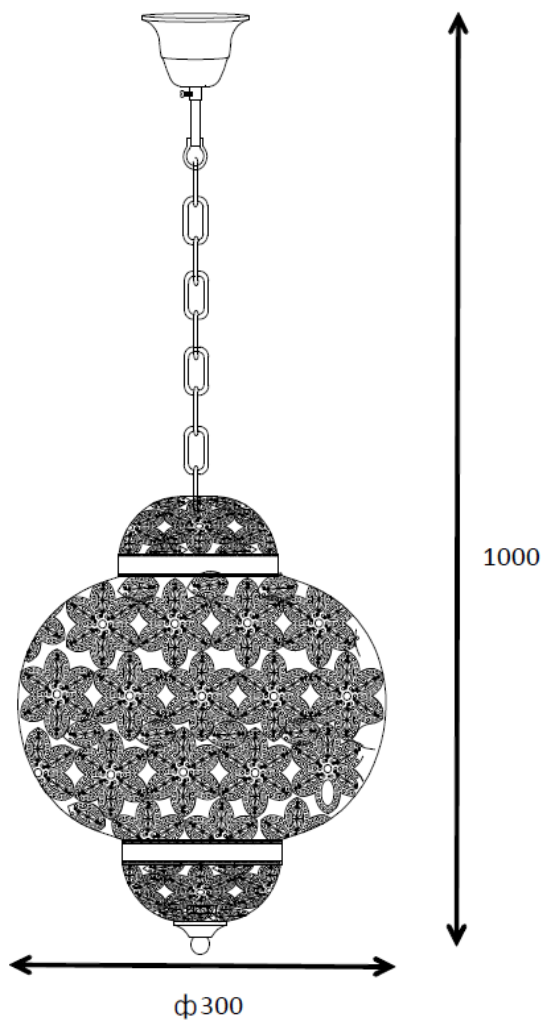

Line drawing of the item (with outline dimensions)

Item number:78365/01/97

Installation drawing (the same as it in its instruction manual)

1

2

3

Technical details

materials used:	Metal and acrylic
color:	Rusty brown metal frame w/amber acrylic beads
dimmmable and how is the fixture dimmmable:	
size:	Height: 100cm Length: 30cm Width: 30cm Net Weight: 1.55kgs
power requirements:	220-240V-50Hz
bulb type and maximum Wattage:	E27 ESL MAX.18W
number of bulbs:	1XE27
IP degree:	IP20