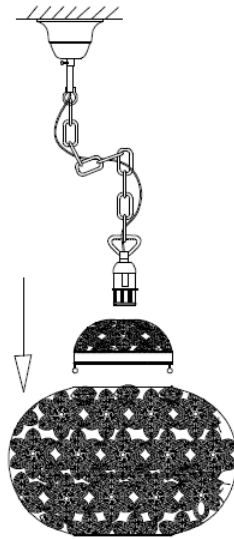

Line drawing of the item (with outline dimensions)

Item number:78365/01/97

Installation drawing (the same as it in its instruction manual)

1

2

3

Technical details

materials used:	Metal and acrylic
color:	Rusty brown metal frame w/amber acrylic beads
dimmmable and how is the fixture dimmmable:	
size:	Height: 100cm Length: 30cm Width: 30cm Net Weight: 1.55kgs
power requirements:	220-240V-50Hz
bulb type and maximum Wattage:	E27 ESL MAX.18W
number of bulbs:	1XE27
IP degree:	IP20