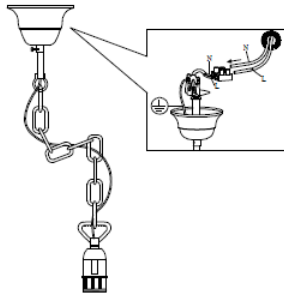

Line drawing of the item (with outline dimensions)

Item number:78365/01/97

Installation drawing (the same as it in its instruction manual)

1

2

3

Technical details

materials used:	Metal and acrylic
color:	Rusty brown metal frame w/amber acrylic beads
dimmmable and how is the fixture dimmmable:	
size:	Height: 100cm Length: 30cm Width: 30cm Net Weight: 1.55kgs
power requirements:	220-240V-50Hz
bulb type and maximum Wattage:	E27 ESL MAX.18W
number of bulbs:	1XE27
IP degree:	IP20