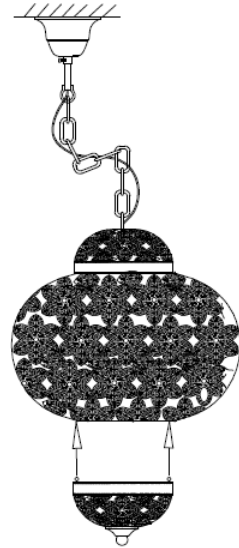

Line drawing of the item (with outline dimensions)

Item number:78365/01/97

Installation drawing (the same as it in its instruction manual)

1

2

3

Technical details

materials used:	Metal and acrylic
color:	Rusty brown metal frame w/amber acrylic beads
dimmmable and how is the fixture dimmmable:	
size:	Height: 100cm Length: 30cm Width: 30cm Net Weight: 1.55kgs
power requirements:	220-240V-50Hz
bulb type and maximum Wattage:	E27 ESL MAX.18W
number of bulbs:	1XE27
IP degree:	IP20