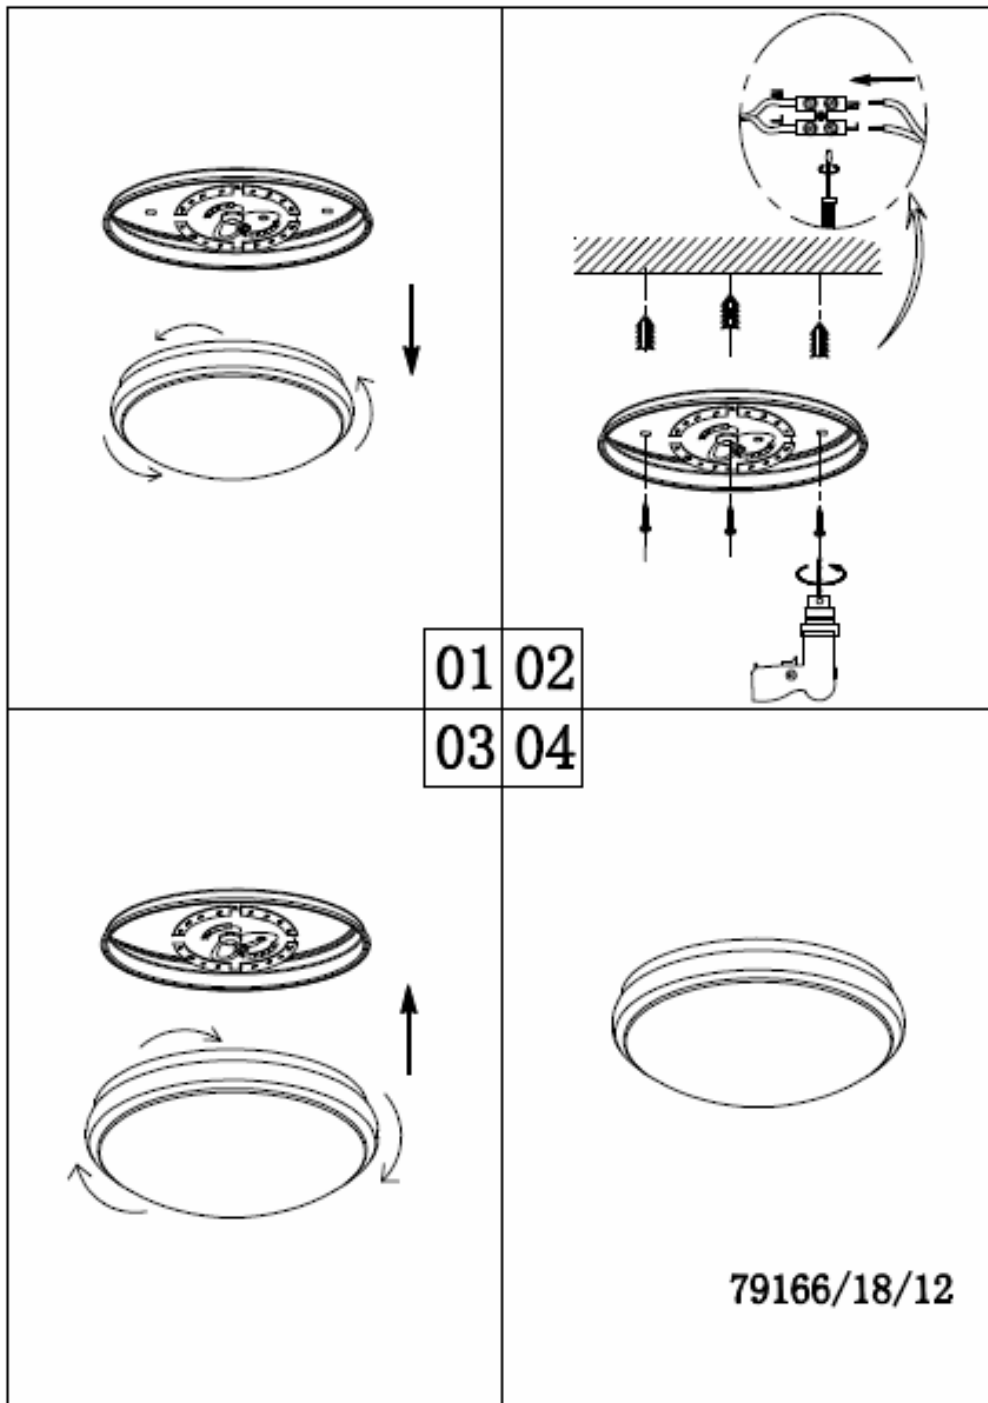

Line drawing of the item (with outline dimensions)

← ———— $\varnothing 35.5 \text{ CM}$ ———— →

← ———— 9.5 CM ———— →

Item number: 79166/18/12

Installation drawing (the same as it in its instruction manual)

Technical details

materials used:	Metal+Acrylic
color:	WHITE
dimmable and how is the fixture dimmable:	
size: 尺寸	Height: 0.78CM Length: Width: Φ 35.5CM Net Weight: 3.9kg
power requirements:	220V-240V~50Hz
bulb type and maximum Wattage:	LED Max.18W
number of bulbs:	36*0.5W SMD
IP degree:	IP44