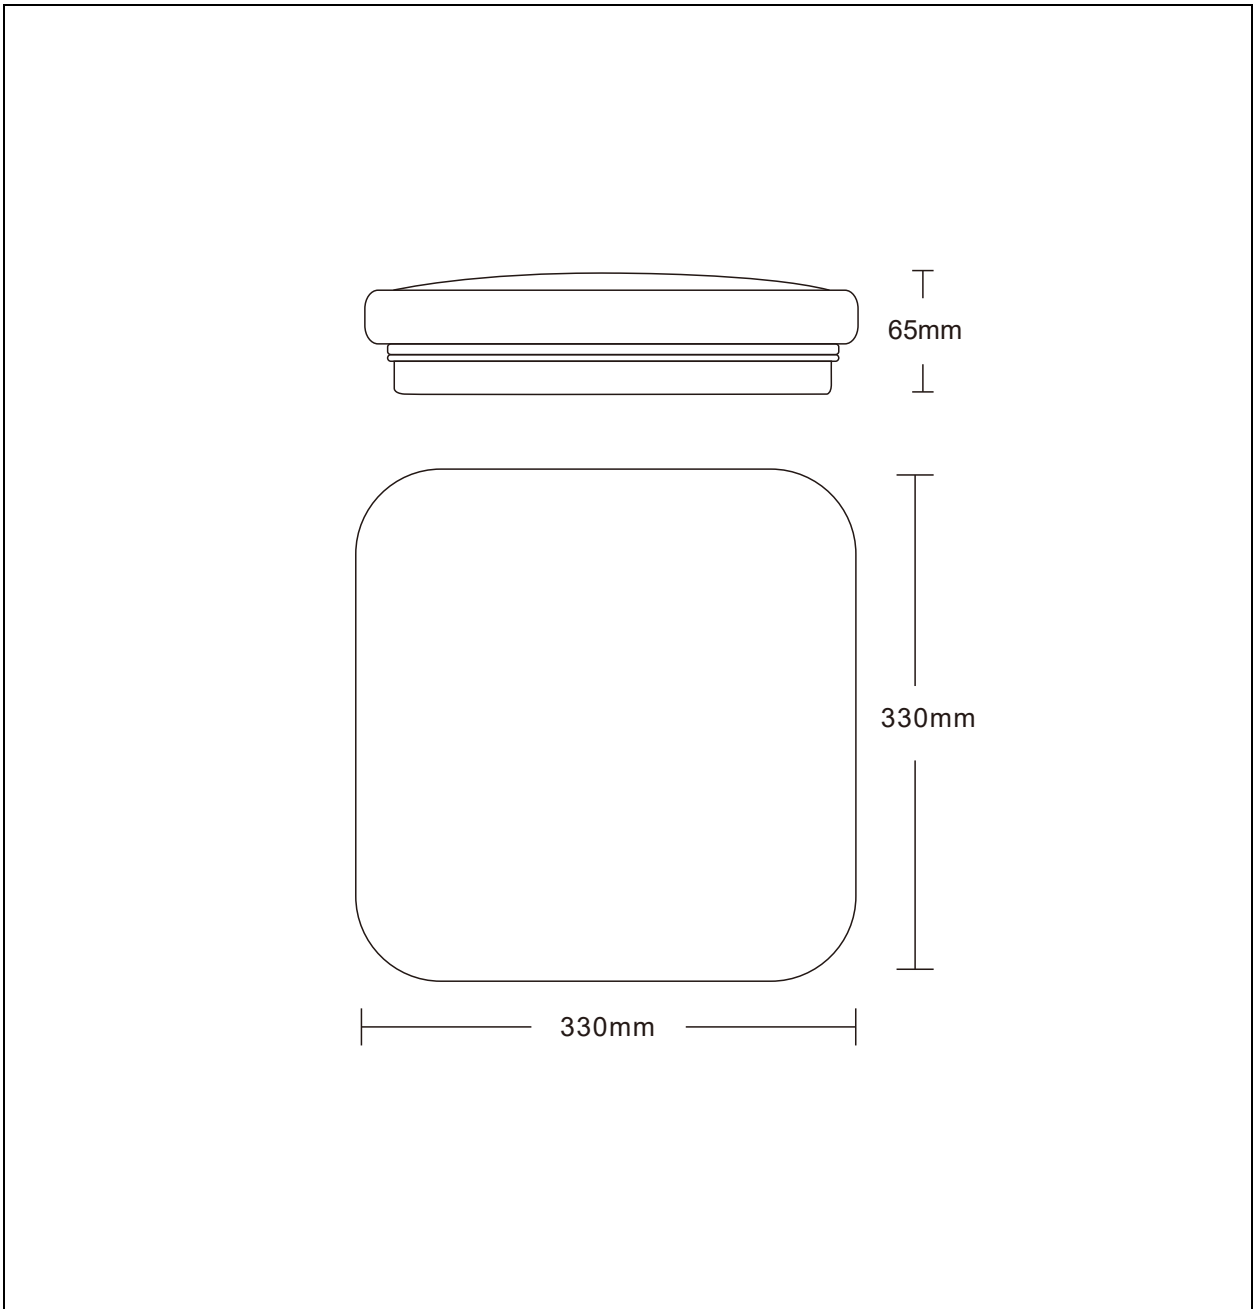

LUCIDE

Item number: 79198/32/61

Technical details

Materials used:	PMMA, Aluminum
Color:	White
Dimmable and how is fixture dimmable	No
Size:	Height: 6.5cm
	Length: 33cm
	Width: 33cm
	Net weight: 0.58kg
Power requirements:	220-240V~50Hz
Bulb type and maximum wattage:	SMD LED 32W in total
Number of bulbs:	36PCS SMD LED
IP degree:	IP20