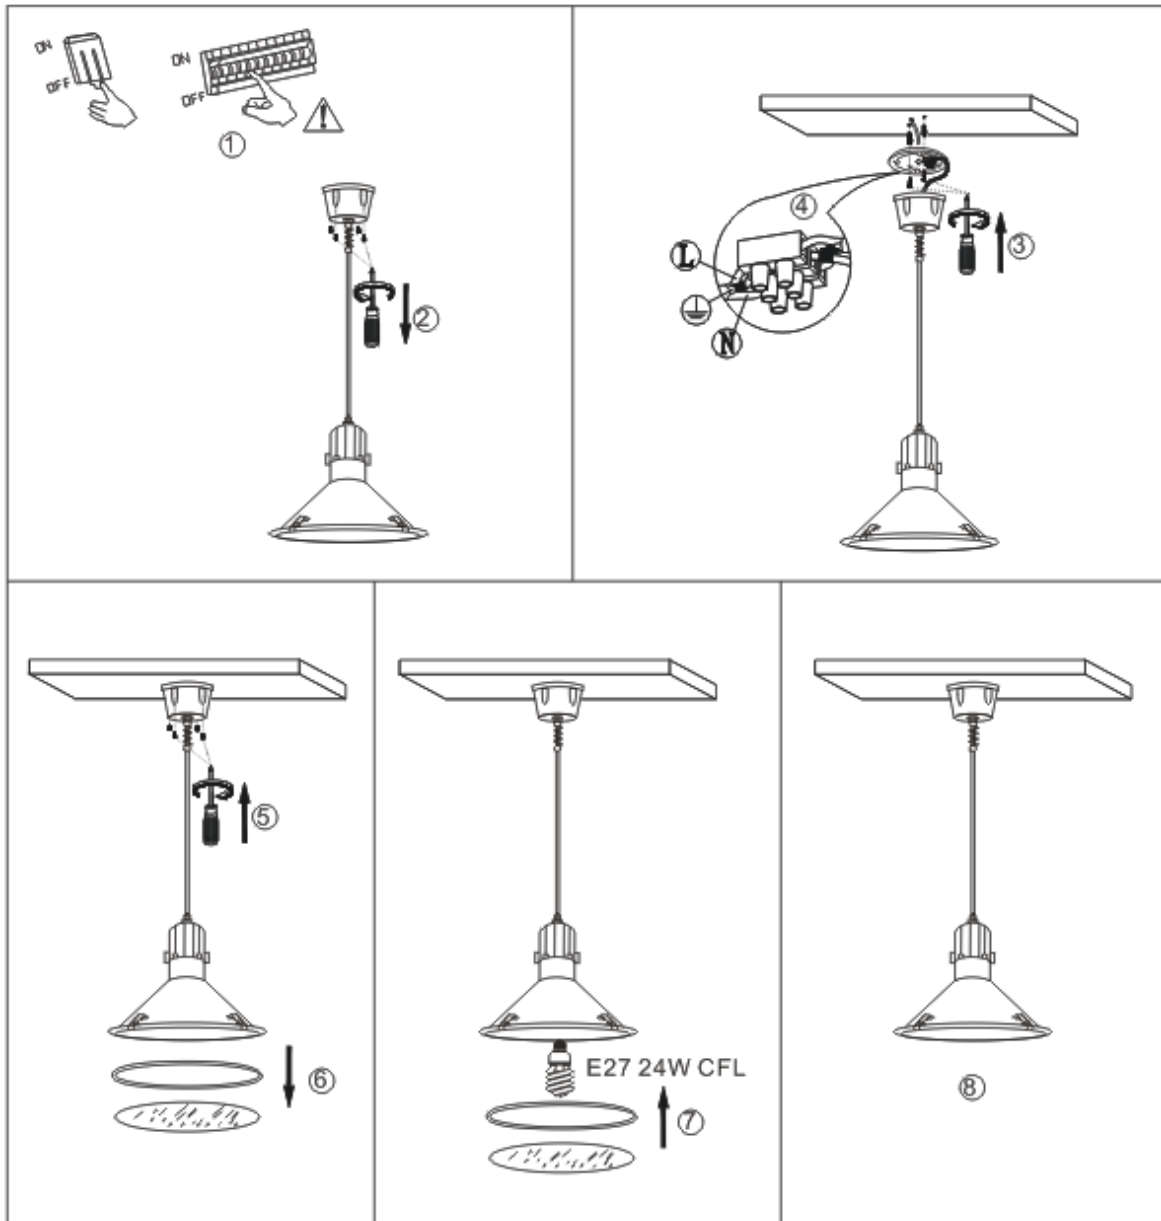

Line drawing of the item

Item number: 79459/25/36

Installation drawing

Technical details

materials used: AL+GLASS	
color:	Grey
dimmable and how is the fixture dimmable:	
size:	Height: 1800mm Length: D:255mm Width: Net Weight: 0.95kg
power requirements:	220-240V~50Hz
bulb type and maximum Wattage:	E27 CFL Max. 24W
number of bulbs:	1xE27
IP degree:	IP44