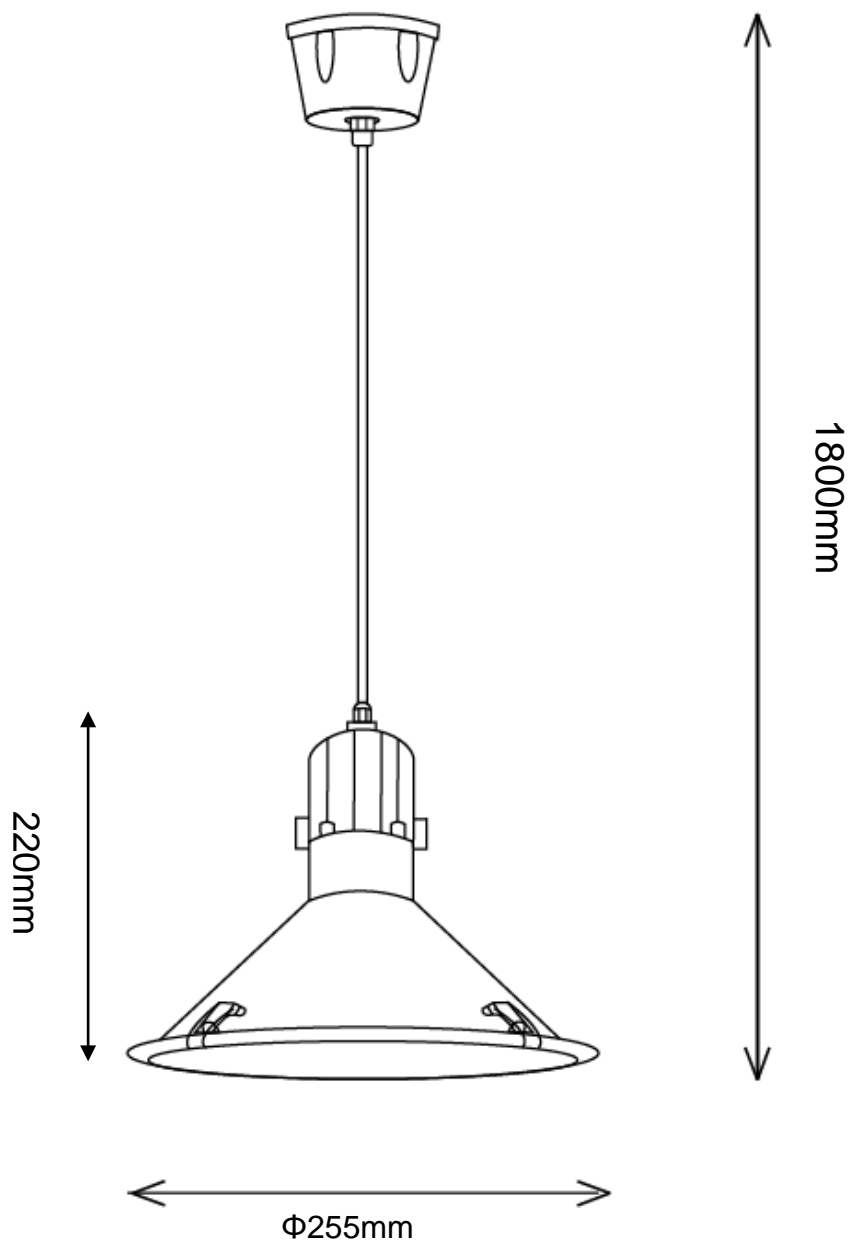

Line drawing of the item

Item number: 79459/25/36

Installation drawing

Technical details

materials used: AL+GLASS	
color:	Grey
dimmable and how is the fixture dimmable:	
size:	Height: 1800mm Length: D:255mm Width: Net Weight: 0.95kg
power requirements:	220-240V~50Hz
bulb type and maximum Wattage:	E27 CFL Max. 24W
number of bulbs:	1xE27
IP degree:	IP44