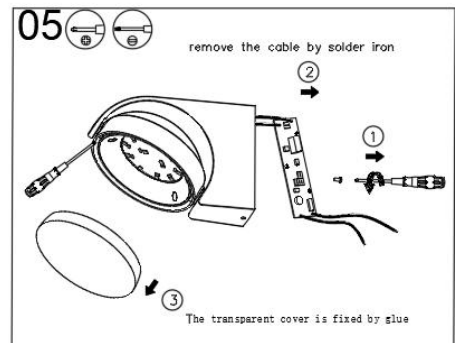

Dismantling Recommendation on Disposal at End of Life

No.	Components	Specifications	Unit	Quantity
1	Φ3 single meson	nickle plated iron	PCS	1
2	M3x3 Machine screw (hexagon socket)	304 stainless steel	PCS	1
3	Φ4 Elastic medium	304 stainless steel	PCS	1
4	Φ3 Elastic medium	nickle plated iron	PCS	1
5	Φ4 single meson	304 stainless steel	PCS	1
6	Ring	silica gel 40°	PCS	2
7	Article nylon fabric. 8x0.2mm	/	PCS	1
8	Line stopper	silica gel 70°	PCS	1
9	LED Board	fiberglass board	PCS	1
10	Driver Board	aluminum substrate	PCS	1
11	Φ6x27 colloidal particle	PE	PCS	2
12	AWL1042-N-Lamp head	Die casting aluminium	PCS	1
13	AWL1042-N-reflection cup	PC	PCS	1
14	AWL1042-N-transparent cover	PC	PCS	1
15	AWL1042-N-Housing	Die casting aluminium	PCS	1
16	AWL1042-N-Drive board fastener	PC	PCS	1
17	AWL1042-N-Installing back cover	PC	PCS	1
18	AWL1042-N-Waterproof ring for Installing back cover	silica gel	PCS	1
19	AWL1042-N-Lamp holder movable parts	POM	PCS	1
20	AWL1042-N-The rotatable sheet for lamp holders	PC	PCS	1
21	AWL1042-N-Waterproof ring for lamp head	Black silica gel	PCS	1
22	AWL1042-N-Lamp holder gasket	Black silica gel	PCS	1
23	3 terminal post	/	PCS	1
24	PM3X10 screw	nickle plated iron	PCS	2
25	PM3X6 screw	nickle plated iron	PCS	4
26	PM4X14 screw	304 stainless steel	PCS	1
27	PM4X6 screw	nickle plated iron	PCS	1
28	PT3X10 screw	nickle plated iron	PCS	2
29	KT3X10 screw	304 stainless steel	PCS	2
30	PWA3X6 screw	304 stainless steel	PCS	1
31	PA4X35 screw	304 stainless steel	PCS	2
32	Line pressing	PC	PCS	1

Dismantling Recommendation on Disposal at End of Life

Dismantling

- Type: Without permanent damage

Recommendation on Disposal

- Plastic part: Reuse and Recycling
- Electrical part: Incineration and disposal
- Metal part: Recycling

Light source dismantling process