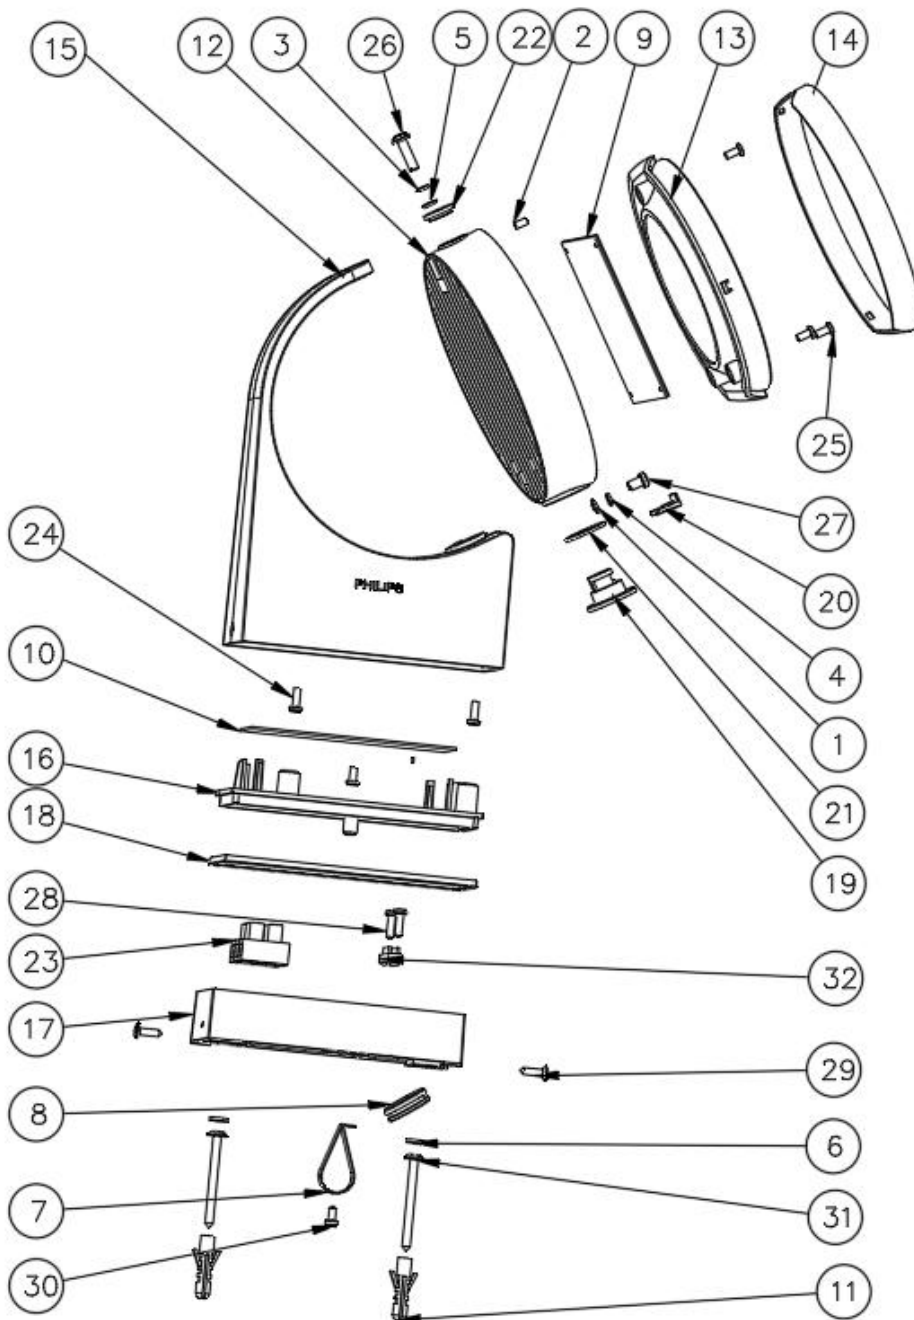

Dismantling Recommendation on Disposal at End of Life

Composition Explanation

Dismantling Recommendation on Disposal at End of Life

No.	Components	Specifications	Unit	Quantity
1	Φ3 single meson	nickle plated iron	PCS	1
2	M3x3 Machine screw (hexagon socket)	304 stainless steel	PCS	1
3	Φ4 Elastic medium	304 stainless steel	PCS	1
4	Φ3 Elastic medium	nickle plated iron	PCS	1
5	Φ4 single meson	304 stainless steel	PCS	1
6	Ring	silica gel 40°	PCS	2
7	Article nylon fabric. 8x0.2mm	/	PCS	1
8	Line stopper	silica gel 70°	PCS	1
9	LED Board	fiberglass board	PCS	1
10	Driver Board	aluminum substrate	PCS	1
11	Φ6x27 colloidal particle	PE	PCS	2
12	AWL1042-N-Lamp head	Die casting aluminium	PCS	1
13	AWL1042-N-reflection cup	PC	PCS	1
14	AWL1042-N-transparent cover	PC	PCS	1
15	AWL1042-N-Housing	Die casting aluminium	PCS	1
16	AWL1042-N-Drive board fastener	PC	PCS	1
17	AWL1042-N-Installing back cover	PC	PCS	1
18	AWL1042-N-Waterproof ring for Installing back cover	silica gel	PCS	1
19	AWL1042-N-Lamp holder movable parts	POM	PCS	1
20	AWL1042-N-The rotatable sheet for lamp holders	PC	PCS	1
21	AWL1042-N-Waterproof ring for lamp head	Black silica gel	PCS	1
22	AWL1042-N-Lamp holder gasket	Black silica gel	PCS	1
23	3 terminal post	/	PCS	1
24	PM3X10 screw	nickle plated iron	PCS	2
25	PM3X6 screw	nickle plated iron	PCS	4
26	PM4X14 screw	304 stainless steel	PCS	1
27	PM4X6 screw	nickle plated iron	PCS	1
28	PT3X10 screw	nickle plated iron	PCS	2
29	KT3X10 screw	304 stainless steel	PCS	2
30	PWA3X6 screw	304 stainless steel	PCS	1
31	PA4X35 screw	304 stainless steel	PCS	2
32	Line pressing	PC	PCS	1