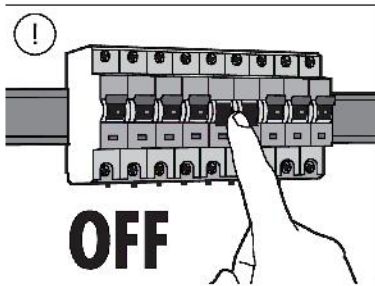

Dismantling Recommendation on Disposal at End of Life

No.	Components	Specifications	Unit	Quantity
1	Φ3 single meson	nickle plated iron	PCS	1
2	M3x3 Machine screw (hexagon socket)	304 stainless steel	PCS	1
3	Φ4 Elastic medium	304 stainless steel	PCS	1
4	Φ3 Elastic medium	nickle plated iron	PCS	1
5	Φ4 single meson	304 stainless steel	PCS	1
6	Ring	silica gel 40°	PCS	2
7	Article nylon fabric. 8x0.2mm	/	PCS	1
8	Line stopper	silica gel 70°	PCS	1
9	LED Board	fiberglass board	PCS	1
10	Driver Board	aluminum substrate	PCS	1
11	Φ6x27 colloidal particle	PE	PCS	2
12	AWL1042-N-Lamp head	Die casting aluminium	PCS	1
13	AWL1042-N-reflection cup	PC	PCS	1
14	AWL1042-N-transparent cover	PC	PCS	1
15	AWL1042-N-Housing	Die casting aluminium	PCS	1
16	AWL1042-N-Drive board fastener	PC	PCS	1
17	AWL1042-N-Installing back cover	PC	PCS	1
18	AWL1042-N-Waterproof ring for Installing back cover	silica gel	PCS	1
19	AWL1042-N-Lamp holder movable parts	POM	PCS	1
20	AWL1042-N-The rotatable sheet for lamp holders	PC	PCS	1
21	AWL1042-N-Waterproof ring for lamp head	Black silica gel	PCS	1
22	AWL1042-N-Lamp holder gasket	Black silica gel	PCS	1
23	3 terminal post	/	PCS	1
24	PM3X10 screw	nickle plated iron	PCS	2
25	PM3X6 screw	nickle plated iron	PCS	4
26	PM4X14 screw	304 stainless steel	PCS	1
27	PM4X6 screw	nickle plated iron	PCS	1
28	PT3X10 screw	nickle plated iron	PCS	2
29	KT3X10 screw	304 stainless steel	PCS	2
30	PWA3X6 screw	304 stainless steel	PCS	1
31	PA4X35 screw	304 stainless steel	PCS	2
32	Line pressing	PC	PCS	1

Dismantling Recommendation on Disposal at End of Life

Dismantling

- Type: Without permanent damage

Recommendation on Disposal

- Plastic part: Reuse and Recycling
- Electrical part: Incineration and disposal
- Metal part: Recycling

Light source dismantling process