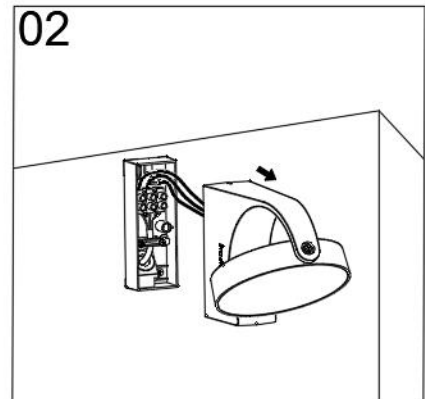

Dismantling Recommendation on Disposal at End of Life

No.	Components	Specifications	Unit	Quantity
1	Φ3 single meson	nickle plated iron	PCS	1
2	M3x3 Machine screw (hexagon socket)	304 stainless steel	PCS	1
3	Φ4 Elastic medium	304 stainless steel	PCS	1
4	Φ3 Elastic medium	nickle plated iron	PCS	1
5	Φ4 single meson	304 stainless steel	PCS	1
6	Ring	silica gel 40°	PCS	2
7	Article nylon fabric. 8x0.2mm	/	PCS	1
8	Line stopper	silica gel 70°	PCS	1
9	LED Board	fiberglass board	PCS	1
10	Driver Board	aluminum substrate	PCS	1
11	Φ6x27 colloidal particle	PE	PCS	2
12	AWL1042-N-Lamp head	Die casting aluminium	PCS	1
13	AWL1042-N-reflection cup	PC	PCS	1
14	AWL1042-N-transparent cover	PC	PCS	1
15	AWL1042-N-Housing	Die casting aluminium	PCS	1
16	AWL1042-N-Drive board fastener	PC	PCS	1
17	AWL1042-N-Installing back cover	PC	PCS	1
18	AWL1042-N-Waterproof ring for Installing back cover	silica gel	PCS	1
19	AWL1042-N-Lamp holder movable parts	POM	PCS	1
20	AWL1042-N-The rotatable sheet for lamp holders	PC	PCS	1
21	AWL1042-N-Waterproof ring for lamp head	Black silica gel	PCS	1
22	AWL1042-N-Lamp holder gasket	Black silica gel	PCS	1
23	3 terminal post	/	PCS	1
24	PM3X10 screw	nickle plated iron	PCS	2
25	PM3X6 screw	nickle plated iron	PCS	4
26	PM4X14 screw	304 stainless steel	PCS	1
27	PM4X6 screw	nickle plated iron	PCS	1
28	PT3X10 screw	nickle plated iron	PCS	2
29	KT3X10 screw	304 stainless steel	PCS	2
30	PWA3X6 screw	304 stainless steel	PCS	1
31	PA4X35 screw	304 stainless steel	PCS	2
32	Line pressing	PC	PCS	1

Dismantling Recommendation on Disposal at End of Life

Dismantling

- Type: Without permanent damage

Recommendation on Disposal

- Plastic part: Reuse and Recycling
- Electrical part: Incineration and disposal
- Metal part: Recycling

Light source dismantling process