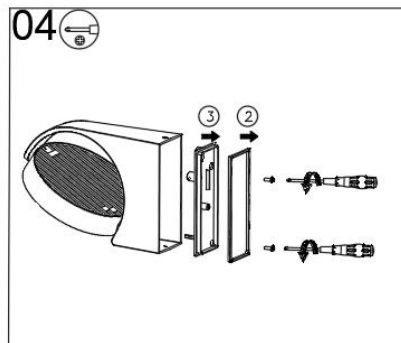

Dismantling Recommendation on Disposal at End of Life

No.	Components	Specifications	Unit	Quantity
1	Φ3 single meson	nickle plated iron	PCS	1
2	M3x3 Machine screw (hexagon socket)	304 stainless steel	PCS	1
3	Φ4 Elastic medium	304 stainless steel	PCS	1
4	Φ3 Elastic medium	nickle plated iron	PCS	1
5	Φ4 single meson	304 stainless steel	PCS	1
6	Ring	silica gel 40°	PCS	2
7	Article nylon fabric. 8x0.2mm	/	PCS	1
8	Line stopper	silica gel 70°	PCS	1
9	LED Board	fiberglass board	PCS	1
10	Driver Board	aluminum substrate	PCS	1
11	Φ6x27 colloidal particle	PE	PCS	2
12	AWL1042-N-Lamp head	Die casting aluminium	PCS	1
13	AWL1042-N-reflection cup	PC	PCS	1
14	AWL1042-N-transparent cover	PC	PCS	1
15	AWL1042-N-Housing	Die casting aluminium	PCS	1
16	AWL1042-N-Drive board fastener	PC	PCS	1
17	AWL1042-N-Installing back cover	PC	PCS	1
18	AWL1042-N-Waterproof ring for Installing back cover	silica gel	PCS	1
19	AWL1042-N-Lamp holder movable parts	POM	PCS	1
20	AWL1042-N-The rotatable sheet for lamp holders	PC	PCS	1
21	AWL1042-N-Waterproof ring for lamp head	Black silica gel	PCS	1
22	AWL1042-N-Lamp holder gasket	Black silica gel	PCS	1
23	3 terminal post	/	PCS	1
24	PM3X10 screw	nickle plated iron	PCS	2
25	PM3X6 screw	nickle plated iron	PCS	4
26	PM4X14 screw	304 stainless steel	PCS	1
27	PM4X6 screw	nickle plated iron	PCS	1
28	PT3X10 screw	nickle plated iron	PCS	2
29	KT3X10 screw	304 stainless steel	PCS	2
30	PWA3X6 screw	304 stainless steel	PCS	1
31	PA4X35 screw	304 stainless steel	PCS	2
32	Line pressing	PC	PCS	1

Dismantling Recommendation on Disposal at End of Life

Dismantling

- Type: Without permanent damage

Recommendation on Disposal

- Plastic part: Reuse and Recycling
- Electrical part: Incineration and disposal
- Metal part: Recycling

Light source dismantling process