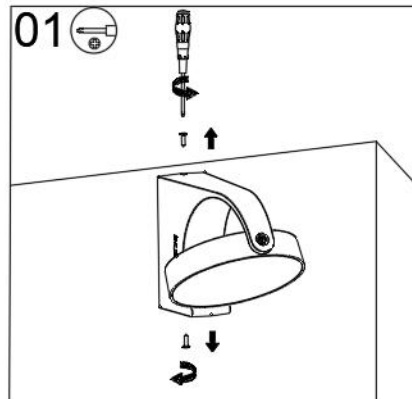

Dismantling Recommendation on Disposal at End of Life

No.	Components	Specifications	Unit	Quantity
1	Φ3 single meson	nickle plated iron	PCS	1
2	M3x3 Machine screw (hexagon socket)	304 stainless steel	PCS	1
3	Φ4 Elastic medium	304 stainless steel	PCS	1
4	Φ3 Elastic medium	nickle plated iron	PCS	1
5	Φ4 single meson	304 stainless steel	PCS	1
6	Ring	silica gel 40°	PCS	2
7	Article nylon fabric. 8x0.2mm	/	PCS	1
8	Line stopper	silica gel 70°	PCS	1
9	LED Board	fiberglass board	PCS	1
10	Driver Board	aluminum substrate	PCS	1
11	Φ6x27 colloidal particle	PE	PCS	2
12	AWL1042-N-Lamp head	Die casting aluminium	PCS	1
13	AWL1042-N-reflection cup	PC	PCS	1
14	AWL1042-N-transparent cover	PC	PCS	1
15	AWL1042-N-Housing	Die casting aluminium	PCS	1
16	AWL1042-N-Drive board fastener	PC	PCS	1
17	AWL1042-N-Installing back cover	PC	PCS	1
18	AWL1042-N-Waterproof ring for Installing back cover	silica gel	PCS	1
19	AWL1042-N-Lamp holder movable parts	POM	PCS	1
20	AWL1042-N-The rotatable sheet for lamp holders	PC	PCS	1
21	AWL1042-N-Waterproof ring for lamp head	Black silica gel	PCS	1
22	AWL1042-N-Lamp holder gasket	Black silica gel	PCS	1
23	3 terminal post	/	PCS	1
24	PM3X10 screw	nickle plated iron	PCS	2
25	PM3X6 screw	nickle plated iron	PCS	4
26	PM4X14 screw	304 stainless steel	PCS	1
27	PM4X6 screw	nickle plated iron	PCS	1
28	PT3X10 screw	nickle plated iron	PCS	2
29	KT3X10 screw	304 stainless steel	PCS	2
30	PWA3X6 screw	304 stainless steel	PCS	1
31	PA4X35 screw	304 stainless steel	PCS	2
32	Line pressing	PC	PCS	1

Dismantling Recommendation on Disposal at End of Life

Dismantling

- Type: Without permanent damage

Recommendation on Disposal

- Plastic part: Reuse and Recycling
- Electrical part: Incineration and disposal
- Metal part: Recycling

Light source dismantling process