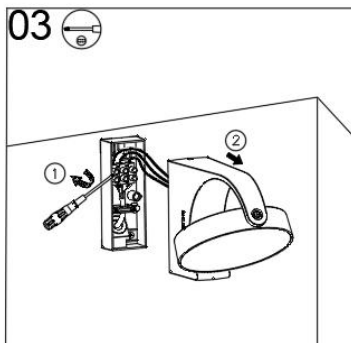

Dismantling Recommendation on Disposal at End of Life

No.	Components	Specifications	Unit	Quantity
1	Φ3 single meson	nickle plated iron	PCS	1
2	M3x3 Machine screw (hexagon socket)	304 stainless steel	PCS	1
3	Φ4 Elastic medium	304 stainless steel	PCS	1
4	Φ3 Elastic medium	nickle plated iron	PCS	1
5	Φ4 single meson	304 stainless steel	PCS	1
6	Ring	silica gel 40°	PCS	2
7	Article nylon fabric. 8x0.2mm	/	PCS	1
8	Line stopper	silica gel 70°	PCS	1
9	LED Board	fiberglass board	PCS	1
10	Driver Board	aluminum substrate	PCS	1
11	Φ6x27 colloidal particle	PE	PCS	2
12	AWL1042-N-Lamp head	Die casting aluminium	PCS	1
13	AWL1042-N-reflection cup	PC	PCS	1
14	AWL1042-N-transparent cover	PC	PCS	1
15	AWL1042-N-Housing	Die casting aluminium	PCS	1
16	AWL1042-N-Drive board fastener	PC	PCS	1
17	AWL1042-N-Installing back cover	PC	PCS	1
18	AWL1042-N-Waterproof ring for Installing back cover	silica gel	PCS	1
19	AWL1042-N-Lamp holder movable parts	POM	PCS	1
20	AWL1042-N-The rotatable sheet for lamp holders	PC	PCS	1
21	AWL1042-N-Waterproof ring for lamp head	Black silica gel	PCS	1
22	AWL1042-N-Lamp holder gasket	Black silica gel	PCS	1
23	3 terminal post	/	PCS	1
24	PM3X10 screw	nickle plated iron	PCS	2
25	PM3X6 screw	nickle plated iron	PCS	4
26	PM4X14 screw	304 stainless steel	PCS	1
27	PM4X6 screw	nickle plated iron	PCS	1
28	PT3X10 screw	nickle plated iron	PCS	2
29	KT3X10 screw	304 stainless steel	PCS	2
30	PWA3X6 screw	304 stainless steel	PCS	1
31	PA4X35 screw	304 stainless steel	PCS	2
32	Line pressing	PC	PCS	1

Dismantling Recommendation on Disposal at End of Life

Dismantling

- Type: Without permanent damage

Recommendation on Disposal

- Plastic part: Reuse and Recycling
- Electrical part: Incineration and disposal
- Metal part: Recycling

Light source dismantling process