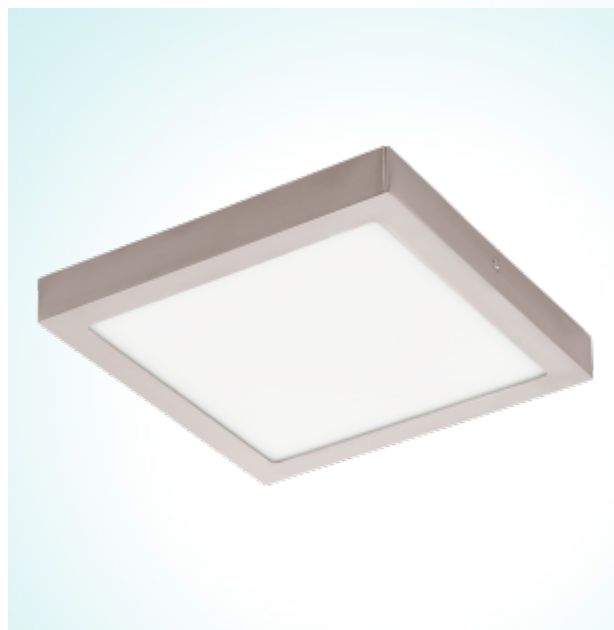

32446

FUEVA 1

General Information

Article:	32446
Lighting Type:	surface-mounted luminaire
Collection:	Style
EAN Code:	9002759324469

Dimensions

Depth:	300 mm
Width:	300 mm
Height:	40 mm
Weight:	1.38 kg

Illuminant

Socket:	LED
Illuminant:	LED
Delivery:	incl.
Wattage:	24W
Luminous Flux:	2600 lm
Luminous Colour:	4000K white
Average Lifetime:	25,000 h
Energy Efficiency:	A+

Material & Colour

Enclosure Material:	cast metal
Enclosure Colour:	satin nickel
Glass / Shade Material:	plastic
Glass / Shade Colour:	white

Technical Information

Protection Rating:	IP20
Protection Class:	2
Line Voltage:	220-240V,50/60Hz
Operation Voltage:	600mA

LED

Technical changes reserved