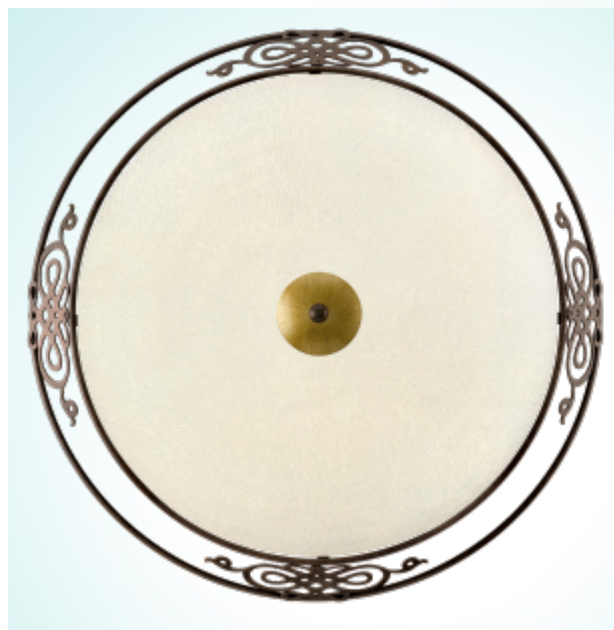

86713

MESTRE

General Information

Article:	86713
Lighting Type:	wall / ceiling luminaire
Collection:	Traditional
EAN Code:	9002759867133

Dimensions

Ø:	475 mm
Overhang:	137 mm
Weight:	3.166 kg

Illuminant

Socket:	E27
Illuminant:	E27
Delivery:	excl.
Max. Wattage:	3x 60W
Suitable for:	A++ - E

Material & Colour

Enclosure Material:	steel
Enclosure Colour:	antique brown, gold
Glass / Shade Material:	limed glass
Glass / Shade Colour:	beige

Technical Information

Protection Rating:	IP20
Protection Class:	1
Line Voltage:	220-240V,50/60Hz
Operation Voltage:	220-240V,50/60Hz