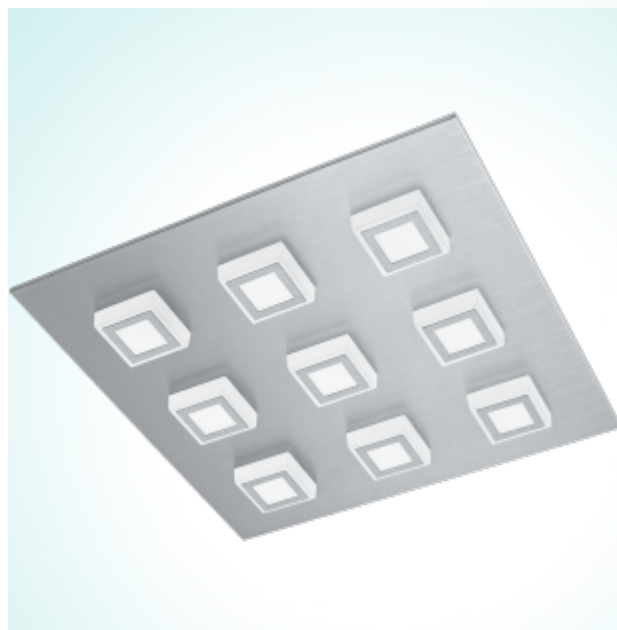

94509

MASIANO

General Information

Article:	94509
Lighting Type:	wall / ceiling luminaire
Collection:	Trend
EAN Code:	9002759945091

Dimensions

Depth:	470 mm
Width:	470 mm
Height:	55 mm
Weight:	2.8 kg

Illuminant

Socket:	LED
Illuminant:	LED
Delivery:	incl.
Wattage:	9x 3,3W
Luminous Flux:	3060 lm
Luminous Colour:	3000K warm white
Average Lifetime:	25,000 h
LED changeable:	yes
Energy Efficiency:	A+

Material & Colour

Enclosure Material:	aluminium
Enclosure Colour:	brushed aluminium
Glass / Shade Material:	plastic
Glass / Shade Colour:	satined

Technical Information

Protection Rating:	IP20
Protection Class:	2
Line Voltage:	220-240V,50/60Hz
Operation Voltage:	12V

LED

Technical changes reserved