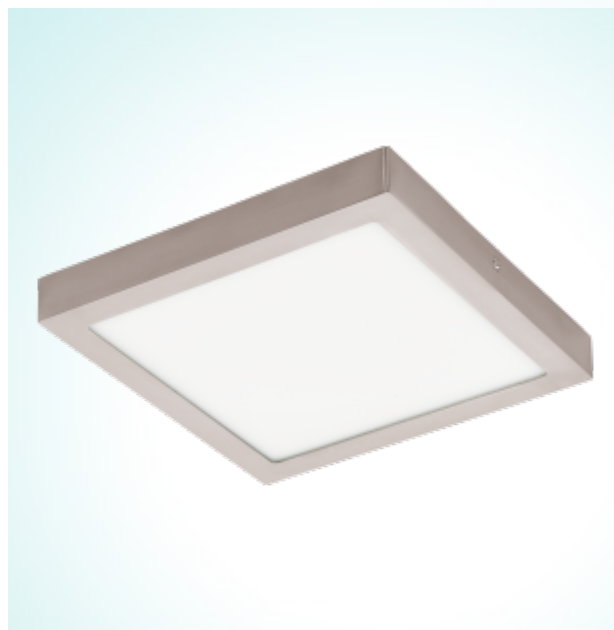

94528

FUEVA 1

General Information

Article:	94528
Lighting Type:	surface-mounted luminaire
Collection:	Style
EAN Code:	9002759945282

Dimensions

Depth:	300 mm
Width:	300 mm
Height:	40 mm
Weight:	1.4 kg

Illuminant

Socket:	LED
Illuminant:	LED
Delivery:	incl.
Wattage:	22W
Luminous Flux:	2600 lm
Luminous Colour:	3000K warm white
Average Lifetime:	25,000 h
Energy Efficiency:	A+

Material & Colour

Enclosure Material:	cast metal
Enclosure Colour:	satin nickel
Glass / Shade Material:	plastic
Glass / Shade Colour:	white

Technical Information

Protection Rating:	IP20
Protection Class:	2
Line Voltage:	220-240V,50/60Hz
Operation Voltage:	12V

LED

Technical changes reserved