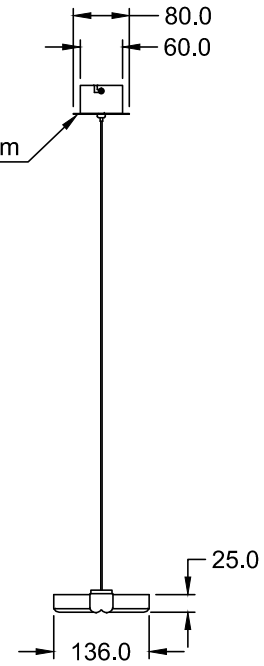

thickness decoplate, 0.7mm

3748101XX