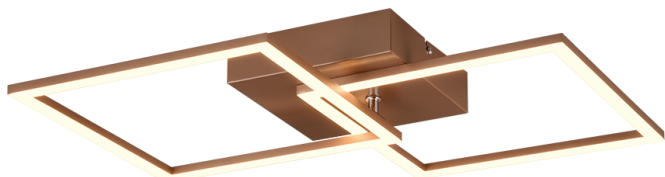

Ceiling lamp

TRAIL – R64492165

incl. 1x SMD, 20W · 1x 2250lm, 3000K

- Slewable
- Wall- & ceiling mounting
- IP20

Material construction

Metal · Coffee

Product dimensions

Width: 44cm
Height: 7cm
Depth: 39cm
Weight: 0,615kg

Technical data

Light source: SMD – LED (integrated)
Watt: 20W
Lumen: 1x 2250lm
Kelvin: 3000K
Color rendering (CRI): > 80 CRI
Lifetime: 20000H
Switching cycles: 15000x ON/OFF

Support & Download Links

[Manual](#)
[Drawing](#)
[Safety notes](#)
[Warranty Statement](#)

operating voltage: 230V ~ 50Hz
Protection grade: 2
IP classification: IP20

Dealer information

EAN Code: 4017807578973
Customs number: 94051190900

Packaging dimensions & weight

Quantities: 1
Width: 31cm
Height: 36cm
Depth: 8cm
Weight: 0,900kg