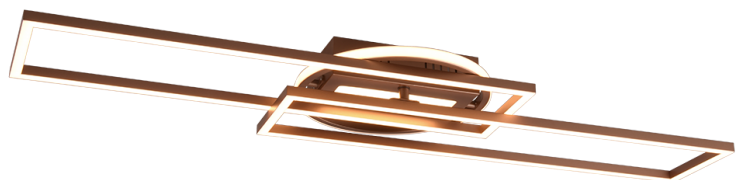

Ceiling lamp

TWISTER – R67183165

incl. 1x SMD, 30W · 1x 4500lm, 2700 – 6000K

- Remote control
- Integrated dimmer
- Slewable
- Light color infinitely variable
- Dimmable via switch
- Not suitable for external dimmer
- Wall- & ceiling mounting
- Memory function
- IP20

Material construction

Metal · Coffee

Product dimensions

Width: 90cm
Height: 8cm
Depth: 24cm
Weight: 0,965kg

Technical data

Light source: SMD – LED (integrated)
Watt: 30W
Lumen: 1x 4500lm
Kelvin: 2700 – 6000K
Color rendering (CRI): > 80 CRI
Lifetime: 30000H
Switching cycles: 15000x ON/OFF