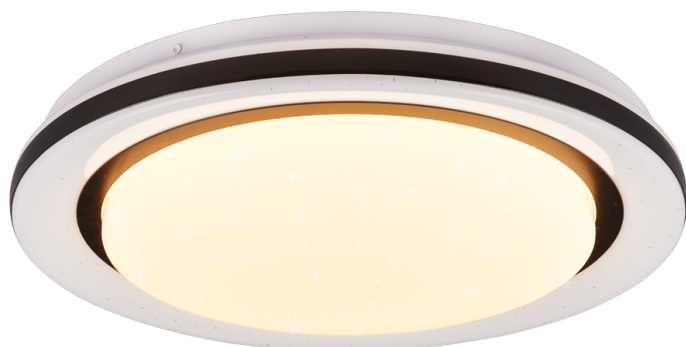

Ceiling lamp

CARTIDA – R67244000

incl. 1x SMD, 17W · 1x 2000lm, 2700 – 6000K

- Separately switchable
- Remote control
- RGB Colorchanging
- Light color infinitely variable
- Not suitable for external dimmer
- Starlight effect
- Wall- & ceiling mounting
- IP20

Material construction

Plastic · White

Product dimensions

Height: 7cm
Diameter: 38cm
Weight: 0,89kg

Technical data

Light source: SMD – LED (integrated)
Watt: 17W
Lumen: 1x 2000lm
Kelvin: 2700 – 6000K
Color rendering (CRI): > 80 CRI
Lifetime: 20000H
Switching cycles: 10000x ON/OFF