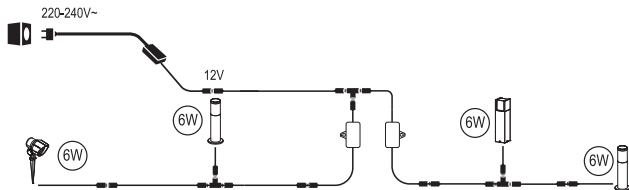

PHILIPS

LED Outdoor Low
Voltage Pedestal
9290032621

User manual
Benutzerhandbuch
Notice d'emploi
Manual de usuario
Manual do usuário
Manuale d'uso
Gebruiksaanwijzing

Incl.

Excl.

IP44

Philips GardenLink Low-volt system (12V)

Max.24W Dusk-to-Dawn Sensor (with max.3 pieces of luminaires)

Max.30m (24W Power Supply Unit and Dusk-to-Dawn Sensor, with max.3 pieces of luminaires)

Max.24m (48W Power Supply Unit, with max.6 pieces of luminaires)