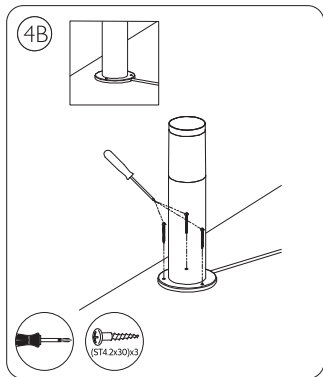

PHILIPS

LED Outdoor Low
Voltage Pedestal
9290032621

User manual
Benutzerhandbuch
Notice d'emploi
Manual de usuario
Manual do usuário
Manuale d'uso
Gebruiksaanwijzing

Incl.

Excl.

IP44

Philips GardenLink Low-volt system (12V)

Max.24W Dusk-to-Dawn Sensor (with max.3 pieces of luminaires)

Max.30m (24W Power Supply Unit and Dusk-to-Dawn Sensor, with max.3 pieces of luminaires)

Max.24m (48W Power Supply Unit, with max.6 pieces of luminaires)