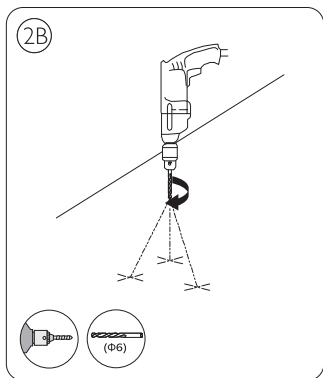

PHILIPS

LED Outdoor Low
Voltage Pedestal
9290032621

User manual
Benutzerhandbuch
Notice d'emploi
Manual de usuario
Manual do usuário
Manuale d'uso
Gebruiksaanwijzing

Incl.

Excl.

IP44

Philips GardenLink Low-volt system (12V)

Max.24W Dusk-to-Dawn Sensor (with max.3 pieces of luminaires)

Max.30m (24W Power Supply Unit and Dusk-to-Dawn Sensor, with max.3 pieces of luminaires)

Max.24m (48W Power Supply Unit, with max.6 pieces of luminaires)