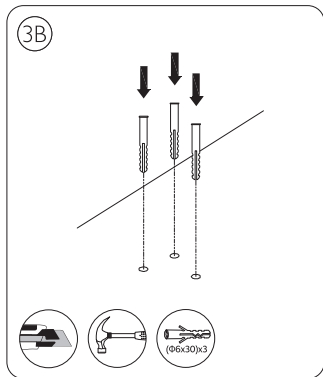

PHILIPS

LED Outdoor Low
Voltage Pedestal
9290032621

User manual
Benutzerhandbuch
Notice d'emploi
Manual de usuario
Manual do usuário
Manuale d'uso
Gebruiksaanwijzing

Incl.

Excl.

IP44

Philips GardenLink Low-volt system (12V)

Max.24W Dusk-to-Dawn Sensor (with max.3 pieces of luminaires)

Max.30m (24W Power Supply Unit and Dusk-to-Dawn Sensor, with max.3 pieces of luminaires)

Max.24m (48W Power Supply Unit, with max.6 pieces of luminaires)