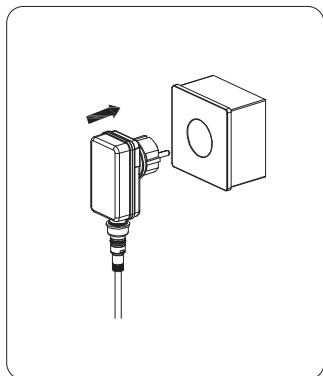

PHILIPS

LED Outdoor Low
Voltage Pedestal
9290032621

User manual
Benutzerhandbuch
Notice d'emploi
Manual de usuario
Manual do usuário
Manuale d'uso
Gebruiksaanwijzing

Incl.

Excl.

IP44

Philips GardenLink Low-volt system (12V)

Max.24W Dusk-to-Dawn Sensor (with max.3 pieces of luminaires)

Max.30m (24W Power Supply Unit and Dusk-to-Dawn Sensor, with max.3 pieces of luminaires)

Max.24m (48W Power Supply Unit, with max.6 pieces of luminaires)