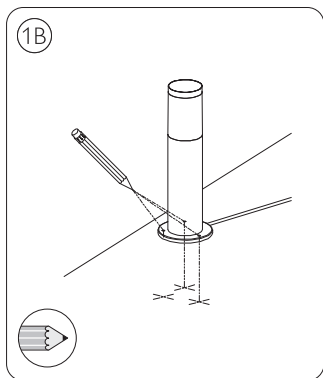

PHILIPS

LED Outdoor Low
Voltage Pedestal
9290032621

User manual
Benutzerhandbuch
Notice d'emploi
Manual de usuario
Manual do usuário
Manuale d'uso
Gebruiksaanwijzing

Incl.

Excl.

IP44

Philips GardenLink Low-volt system (12V)

Max.24W Dusk-to-Dawn Sensor (with max.3 pieces of luminaires)

Max.30m (24W Power Supply Unit and Dusk-to-Dawn Sensor, with max.3 pieces of luminaires)

Max.24m (48W Power Supply Unit, with max.6 pieces of luminaires)