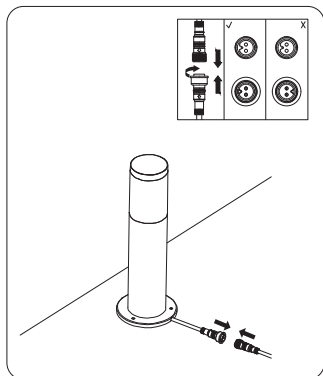

PHILIPS

LED Outdoor Low
Voltage Pedestal
9290032621

User manual
Benutzerhandbuch
Notice d'emploi
Manual de usuario
Manual do usuário
Manuale d'uso
Gebruiksaanwijzing

Incl.

Excl.

IP44

Philips GardenLink Low-volt system (12V)

Max.24W Dusk-to-Dawn Sensor (with max.3 pieces of luminaires)

Max.30m (24W Power Supply Unit and Dusk-to-Dawn Sensor, with max.3 pieces of luminaires)

Max.24m (48W Power Supply Unit, with max.6 pieces of luminaires)